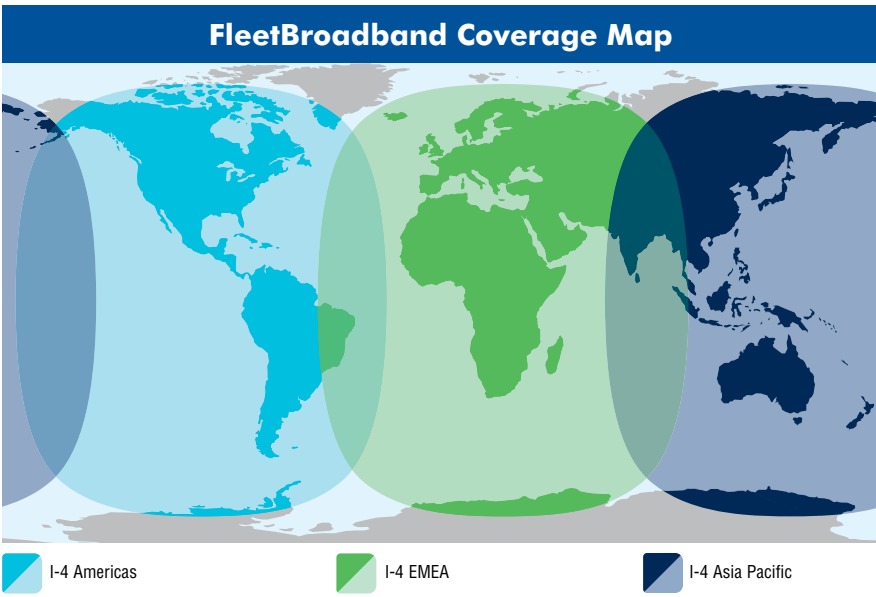

TracPhone FB150 Antenna Unit	
Service	Inmarsat FleetBroadband
Radome	13" x 13.5" (33 cm x 34 cm)
Antenna Weight	10.9 lbs (4.94 kg)
BDU Dimensions	11" x 9" x 1.6" (28 cm x 23 cm x 4 cm)
Power Supply & Consumption (including antenna)	DC Input (isolated) 10-32 VDC Power (max) 120W @ 10-32 VDC
Voice	Digital 4 Kbps voice
Standard IP	up to 150 Kbps
SMS	up to 160 characters
Fax	eFax supported
Velocity Acceleration Compatible	Yes
System Warranty	Comprehensive 1-year parts, 1-year labor warranty supported by KVH's worldwide Certified Support Network (CSN)*

Meets Inmarsat operational, survival, and shock specifications. Meets RTTE, FCC and CE requirements.

* Unless subject to in-country regulations. KVH offers a 1-year parts warranty extension with system purchase and subscription to **Inmarsat Airtime by KVH**; some restrictions may apply, visit www.kvh.com/inmarsatairtime for details.

TracPhone FB150 System Diagram

This map depicts Inmarsat's expectations of coverage, but does not represent a guarantee of service. The availability of service at the edge of coverage areas fluctuates depending on various conditions. FleetBroadband coverage February 2009.

Visit www.kvh.com to see our award-winning satellite TV, phone, and broadband solutions!

Dealer/Distributor

KVH Industries, Inc.
World Headquarters
Middletown, RI U.S.A.
Tel: +1 401 847 3327 Fax: +1 401 849 0045
E-mail: info@kvh.com

KVH Europe A/S
EMEA Headquarters
Kokkedal, Denmark
Tel: +45 45 160 180 Fax: +45 45 160 181
E-mail: info@emea.kvh.com

KVH Singapore
Asian Headquarters
Singapore
Tel: +65 6513 0290 Fax: +65 6472 3469
E-mail: info@asia.kvh.com

KVH Norway AS
Horten, Norway
Tel: +47 33 03 05 30 Fax: +47 33 03 05 31
E-mail: info@no.kvh.com