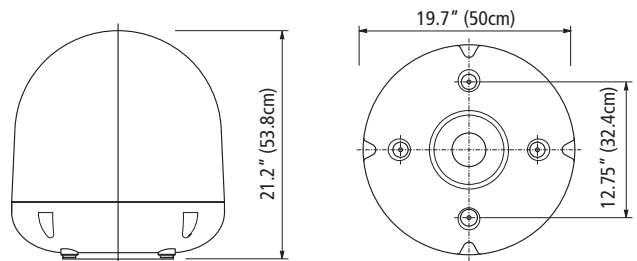

60STV Antenna Dimensions