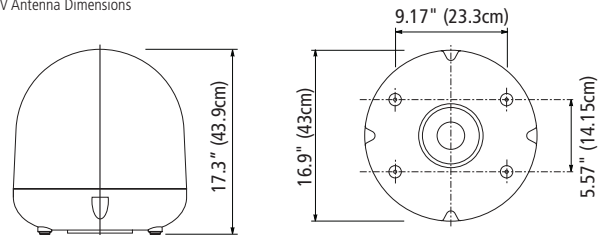

37STV Antenna Dimensions

45STV Antenna Dimensions