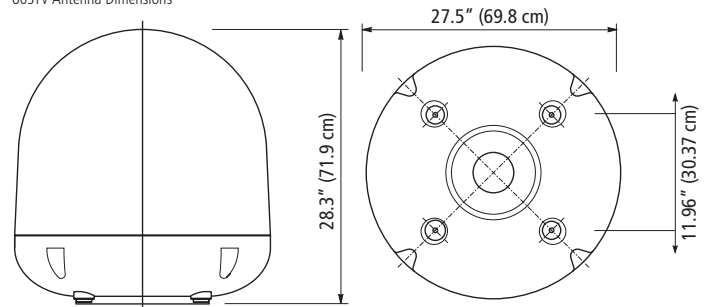

FCC and CE Approved

37STV Antenna Dimensions

45STV Antenna Dimensions

60STV Antenna Dimensions

Ordering Information	
PART #	DESCRIPTION
E93017	37STV Satellite Television System for North America (Antenna and HD compatible ACU)
E93002	45STV Satellite Television System for North America (Antenna and ACU)
E93013	45STV HD - HD Sat TV System - North America (Antenna and HD compatible ACU)
E93006	60STV - Sat TV System for North America (Antenna and ACU)
E93014	60STV HD - HD Sat TV System - North America (Antenna and HD compatible ACU)
Accessories	
R08255	HD ACU - HD Antenna Control Unit for the 45STV and 60STV
A96014	DiSEqC Supplier (Used with HD systems that include a multiswitch)
E96016	37STV Empty Dome and Baseplate Package
E96009	45STV Empty Dome and Baseplate Package
E96013	60STV Empty Dome and Baseplate Package