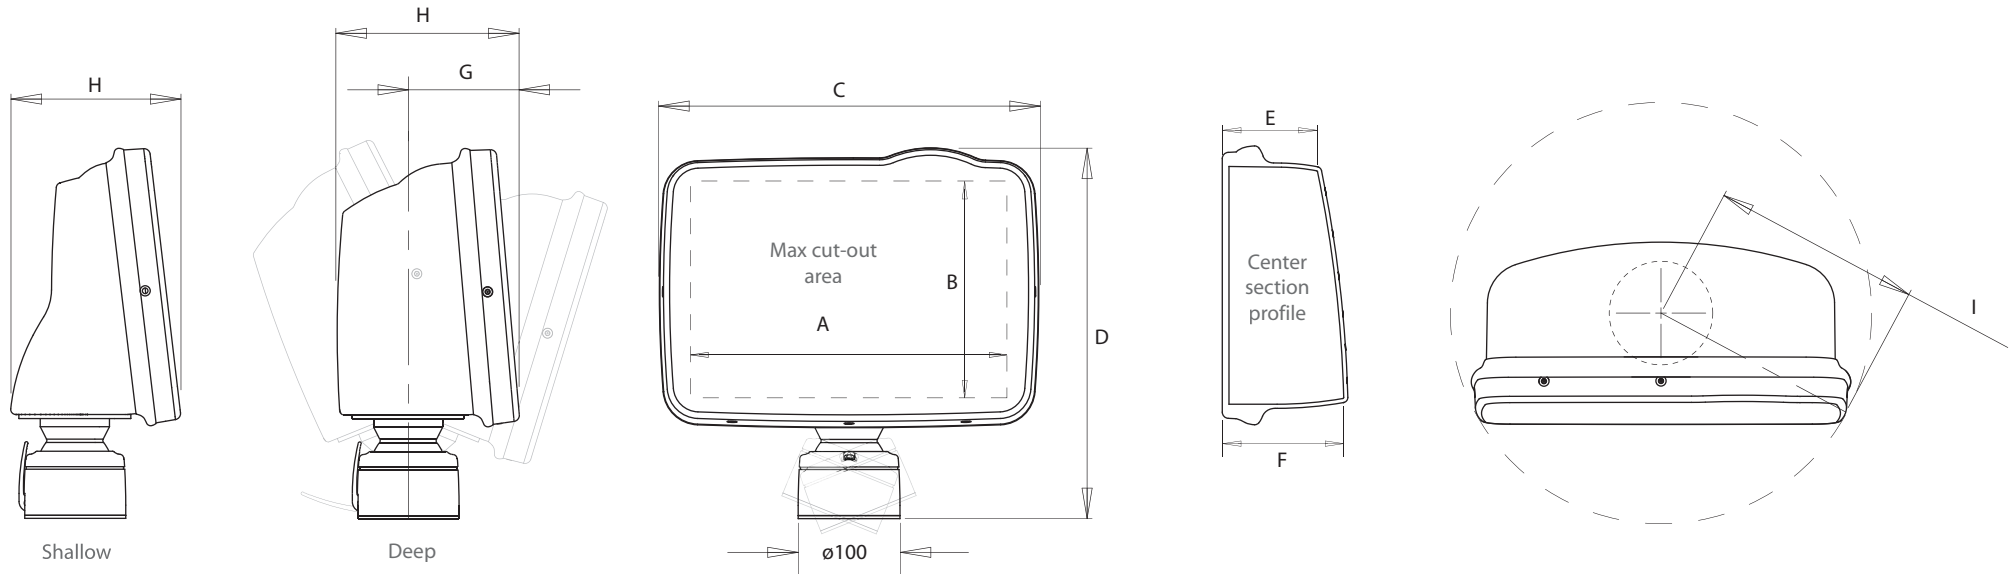

Deck Pod

For help & information
 email: technical@scanstrut.com
 tel: +44 (0) 1803 863800

	A mm / inches	B mm / inches	C mm / inches	D mm / inches	E mm / inches	F mm / inches	G mm / inches	H mm / inches	I mm / inches
SPD-8S	322/12.7	218/8.6	372/14.6	364/14.3	91/3.6	—	109/4.3	167/6.6	207/8.1
SPD-8D					152/6.0	171/6.7			
SPD-12S	381/15.0	260/10.2	436/17.2	408/16.1	120/4.7	—	110/4.3	178/7.0	232/9.1
SPD-12D					163/6.4	188/7.4			
SPD-15	418/16.5	318/12.5	484/19.1	469/18.5	147/5.8	177/7.0	99/3.9	195/7.7	247/9.7