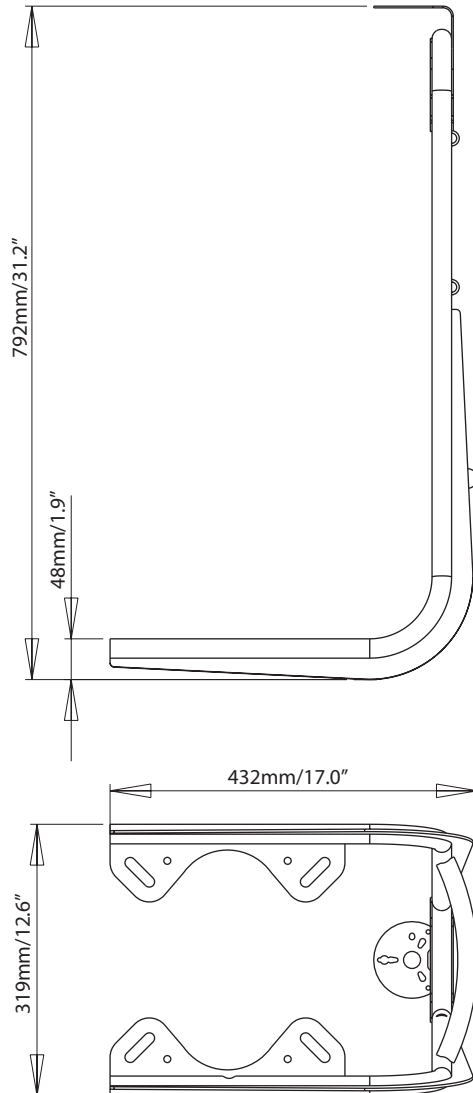

Gantry Mount for Dual PowerTower® - SC114-40

For help & information
email: technical@scanstrut.com
tel: +44 (0) 1803 863800

Fits the following:
Perko 100/200, Aqua Signal 25 & 40 series lights, Hella 2984 series and Hella NaviLED Pro series (using NaviLED 360 surface mount).

Fits the following dual PowerTowers® only:

DPT-SR 1-40
DPT-SR 2-40

DPT-SO 1-40
DPT-SO 2-40

Also compatible with Aluminium, Stainless and Satcom/tv PowerTower® when installed with 30cm & 40cm satcom (excl. Fleet 33 & 55).

SCANSTRUT®
INSTALLATION SOLUTIONS FOR MARINE ELECTRONICS™

Gantry Mount for Dual PowerTower® - SC114-60

For help & information
email: technical@scanstrut.com
tel: +44 (0) 1803 863800

Fits the following:
Perko 100/200, Aqua Signal 25 & 40 series lights, Hella 2984 series and Hella NaviLED Pro series (using NaviLED 360 surface mount).

Fits the following dual PowerTowers® only:

DPT-SR 1-60
DPT-SR 2-60

DPT-SO 1-60
DPT-SO 2-60

Also compatible with Satcom/tv PowerTower® when installed with a 60cm satcom (excl. Fleet 33 & 55).

SCANSTRUT
INSTALLATION SOLUTIONS FOR MARINE ELECTRONICS™