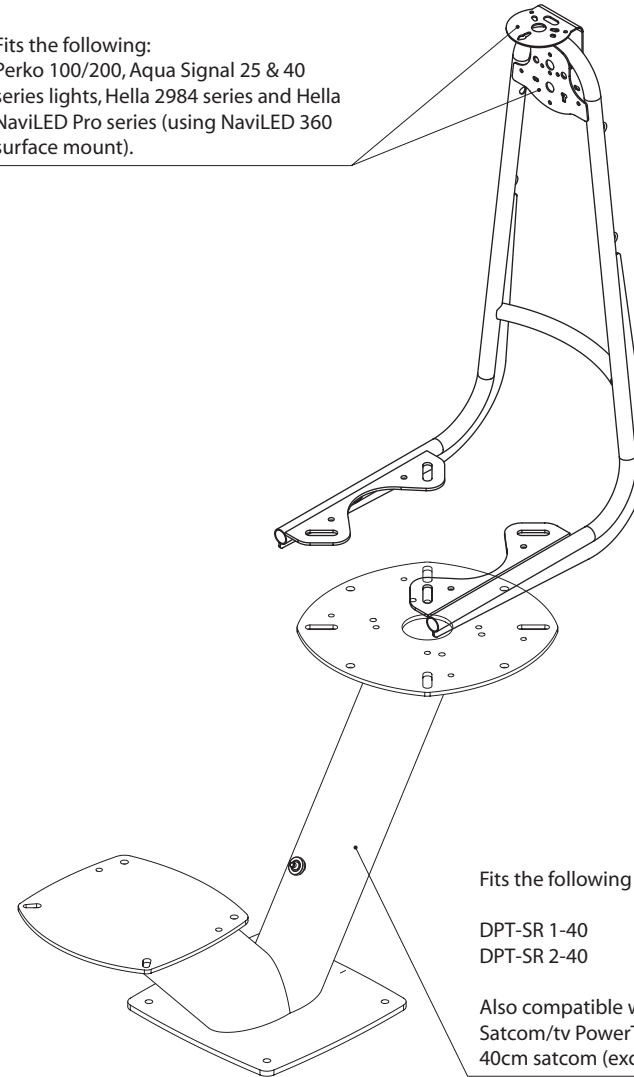

Gantry Mount for Dual PowerTower® - SC114-40

For help & information
email: technical@scanstrut.com
tel: +44 (0) 1803 863800

Fits the following:
Perko 100/200, Aqua Signal 25 & 40 series lights, Hella 2984 series and Hella NaviLED Pro series (using NaviLED 360 surface mount).

Fits the following dual PowerTowers® only:

DPT-SR 1-40
DPT-SR 2-40

DPT-SO 1-40
DPT-SO 2-40

Also compatible with Aluminium, Stainless and Satcom/tv PowerTower® when installed with 30cm & 40cm satcom (excl. Fleet 33 & 55).

SCANSTRUT®
INSTALLATION SOLUTIONS FOR MARINE ELECTRONICS™

Gantry Mount for Dual PowerTower® - SC114-60

For help & information
email: technical@scanstrut.com
tel: +44 (0) 1803 863800

Fits the following:
Perko 100/200, Aqua Signal 25 & 40 series lights, Hella 2984 series and Hella NaviLED Pro series (using NaviLED 360 surface mount).

Fits the following dual PowerTowers® only:

DPT-SR 1-60
DPT-SR 2-60

DPT-SO 1-60
DPT-SO 2-60

Also compatible with Satcom/tv PowerTower® when installed with a 60cm satcom (excl. Fleet 33 & 55).

SCANSTRUT
INSTALLATION SOLUTIONS FOR MARINE ELECTRONICS™