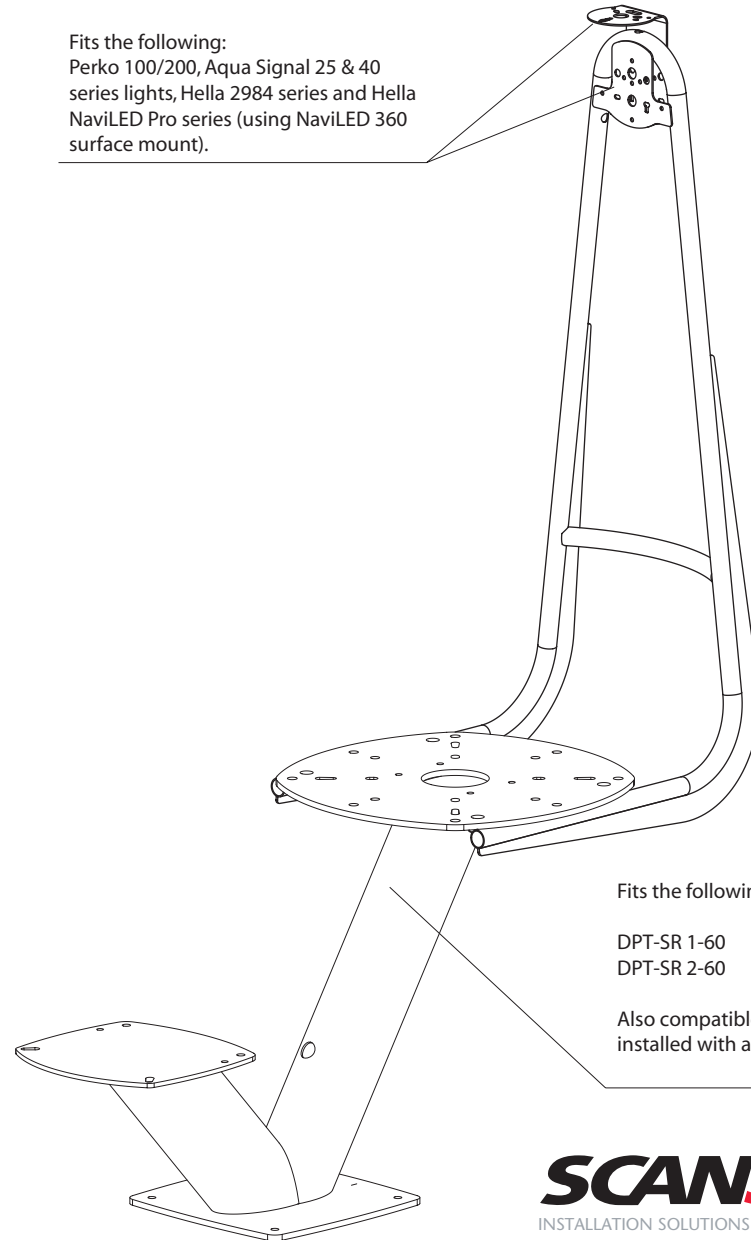

Gantry Mount for Dual PowerTower® - SC114-40

For help & information
email: technical@scanstrut.com
tel: +44 (0) 1803 863800

Fits the following:
Perko 100/200, Aqua Signal 25 & 40 series lights, Hella 2984 series and Hella NaviLED Pro series (using NaviLED 360 surface mount).

Fits the following dual PowerTowers® only:

DPT-SR 1-40
DPT-SR 2-40

DPT-SO 1-40
DPT-SO 2-40

Also compatible with Aluminium, Stainless and Satcom/tv PowerTower® when installed with 30cm & 40cm satcom (excl. Fleet 33 & 55).

SCANSTRUT®
INSTALLATION SOLUTIONS FOR MARINE ELECTRONICS™

Gantry Mount for Dual PowerTower® - SC114-60

For help & information
email: technical@scanstrut.com
tel: +44 (0) 1803 863800

Fits the following:
Perko 100/200, Aqua Signal 25 & 40 series lights, Hella 2984 series and Hella NaviLED Pro series (using NaviLED 360 surface mount).

Fits the following dual PowerTowers® only:

DPT-SR 1-60
DPT-SR 2-60

DPT-SO 1-60
DPT-SO 2-60

Also compatible with Satcom/tv PowerTower® when installed with a 60cm satcom (excl. Fleet 33 & 55).

SCANSTRUT
INSTALLATION SOLUTIONS FOR MARINE ELECTRONICS™