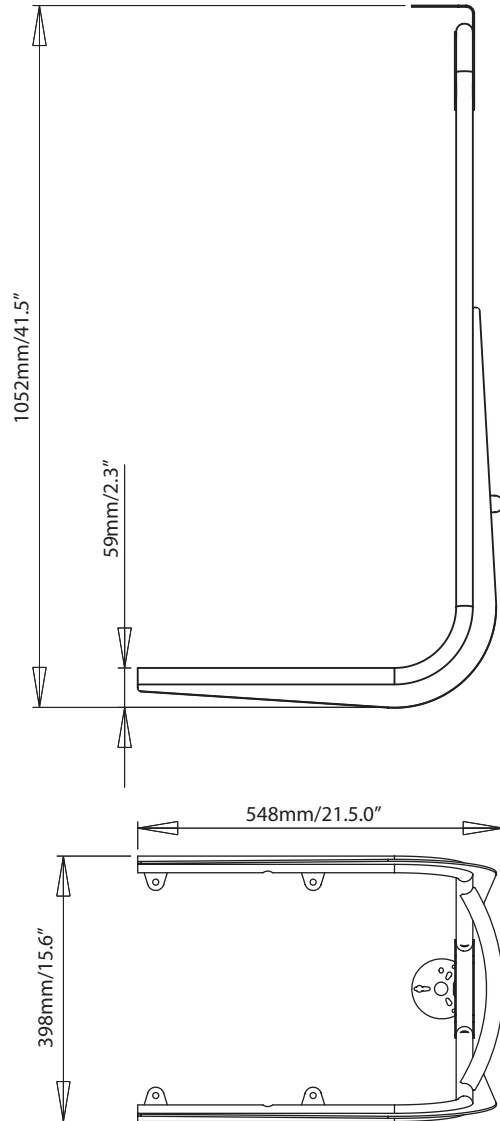

Gantry Mount for Dual PowerTower® - SC114-40

For help & information
email: technical@scanstrut.com
tel: +44 (0) 1803 863800

Fits the following:
Perko 100/200, Aqua Signal 25 & 40 series lights, Hella 2984 series and Hella NaviLED Pro series (using NaviLED 360 surface mount).

Fits the following dual PowerTowers® only:

DPT-SR 1-40
DPT-SR 2-40

DPT-SO 1-40
DPT-SO 2-40

Also compatible with Aluminium, Stainless and Satcom/tv PowerTower® when installed with 30cm & 40cm satcom (excl. Fleet 33 & 55).

SCANSTRUT®
INSTALLATION SOLUTIONS FOR MARINE ELECTRONICS™

Gantry Mount for Dual PowerTower® - SC114-60

For help & information
email: technical@scanstrut.com
tel: +44 (0) 1803 863800

Fits the following:
Perko 100/200, Aqua Signal 25 & 40 series lights, Hella 2984 series and Hella NaviLED Pro series (using NaviLED 360 surface mount).