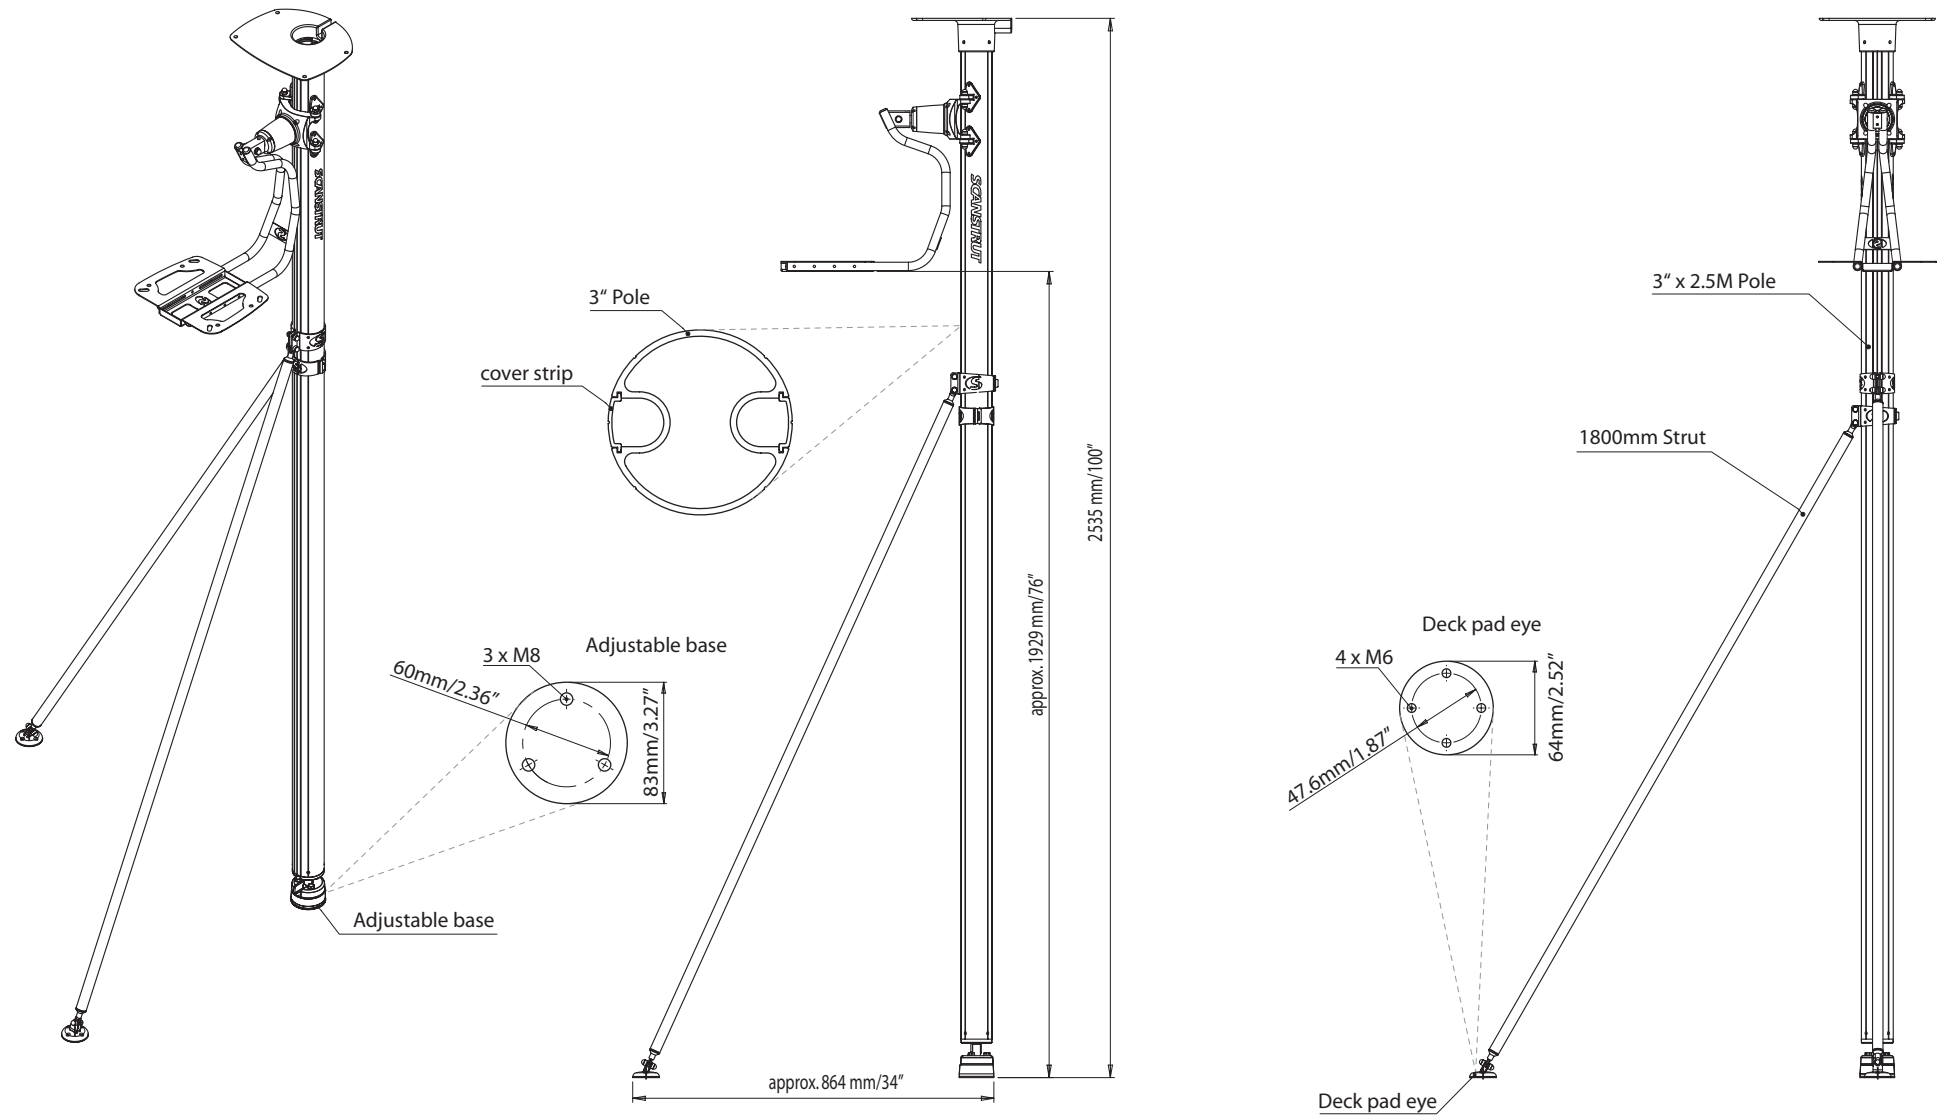

Dual Self Levelling Pole Mount - DLMP 1/2 - 30/30F

For help & information
email: technical@scanstrut.com
tel: +44 (0) 1803 863800

SCANSTRUT
INSTALLATION SOLUTIONS FOR MARINE ELECTRONICS™

Dual Self Levelling Pole Mount - DLMP 1/2 - 45/45R