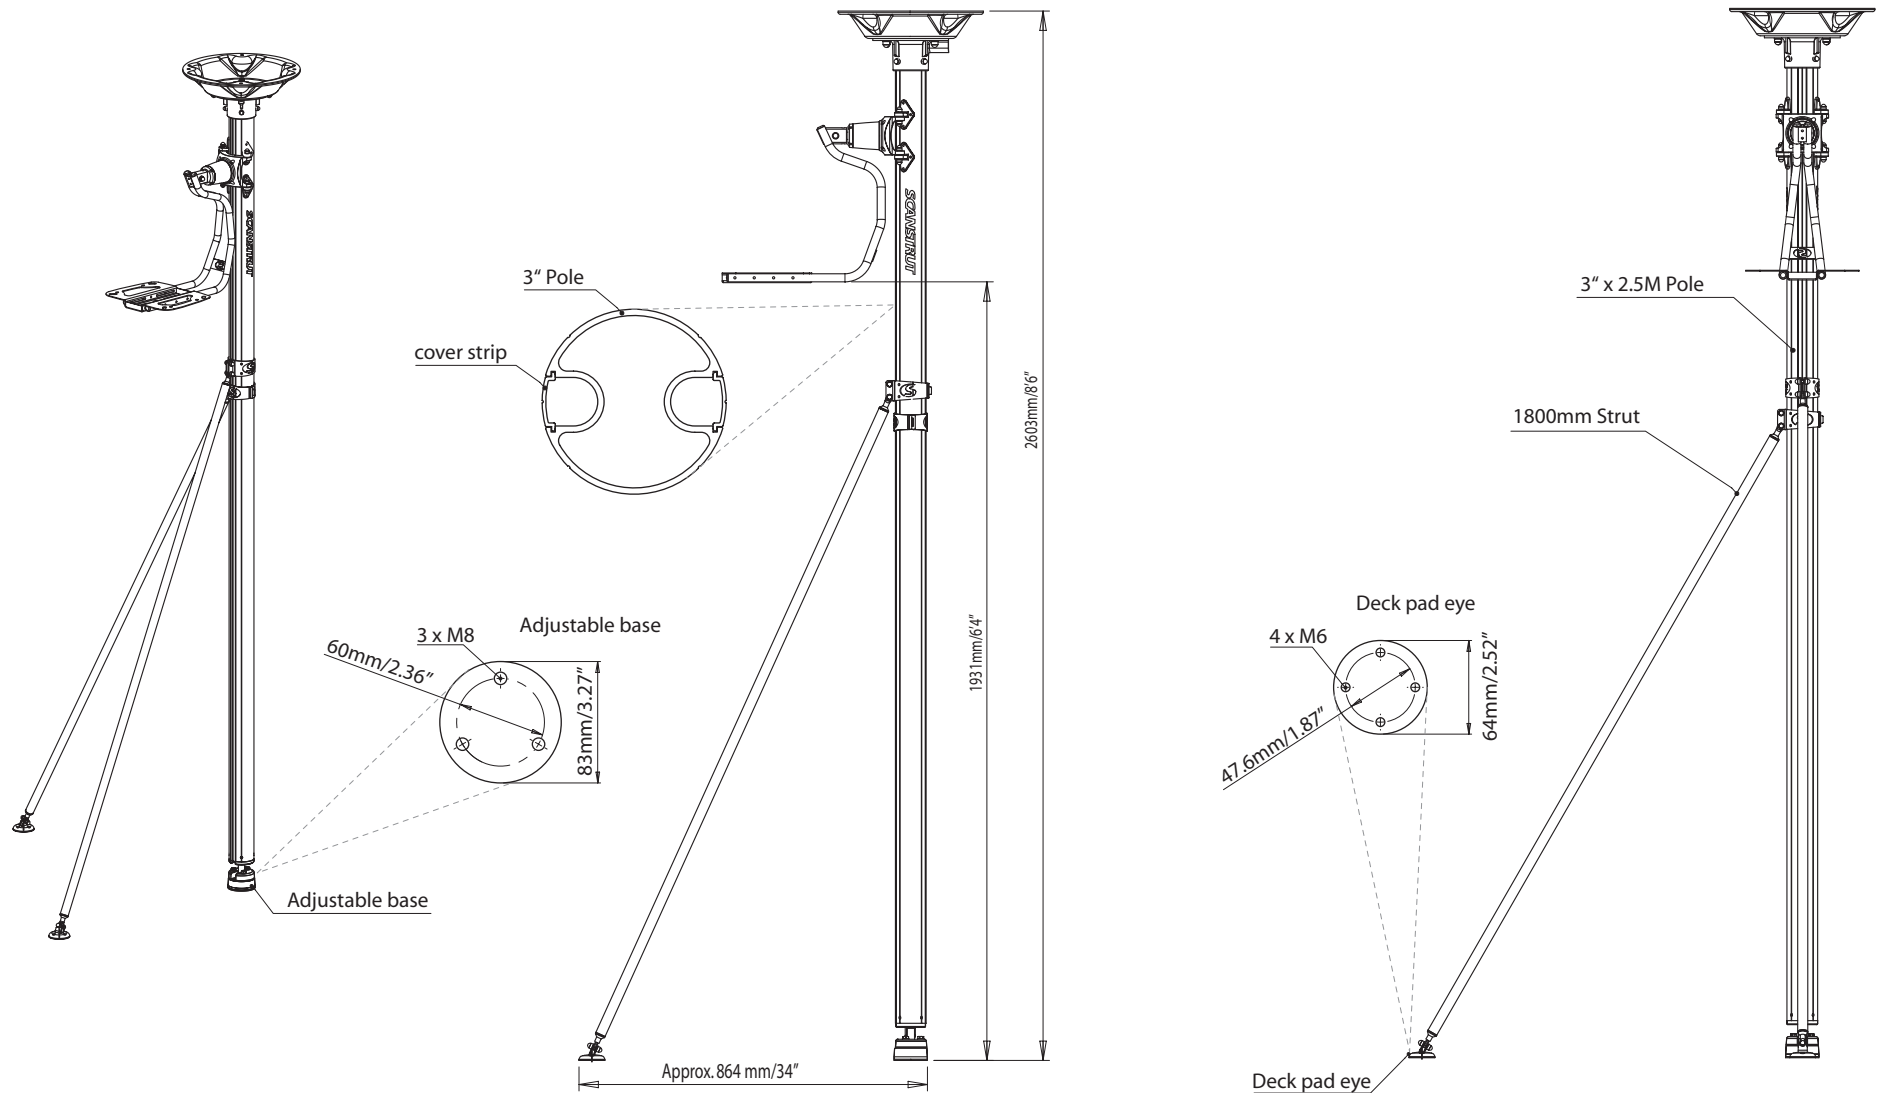

Dual Self Levelling Pole Mount - DLMP 1/2 - 45/45R

For help & information
email: technical@scanstrut.com
tel: +44 (0) 1803 863800

SCANSTRUT
INSTALLATION SOLUTIONS FOR MARINE ELECTRONICS™