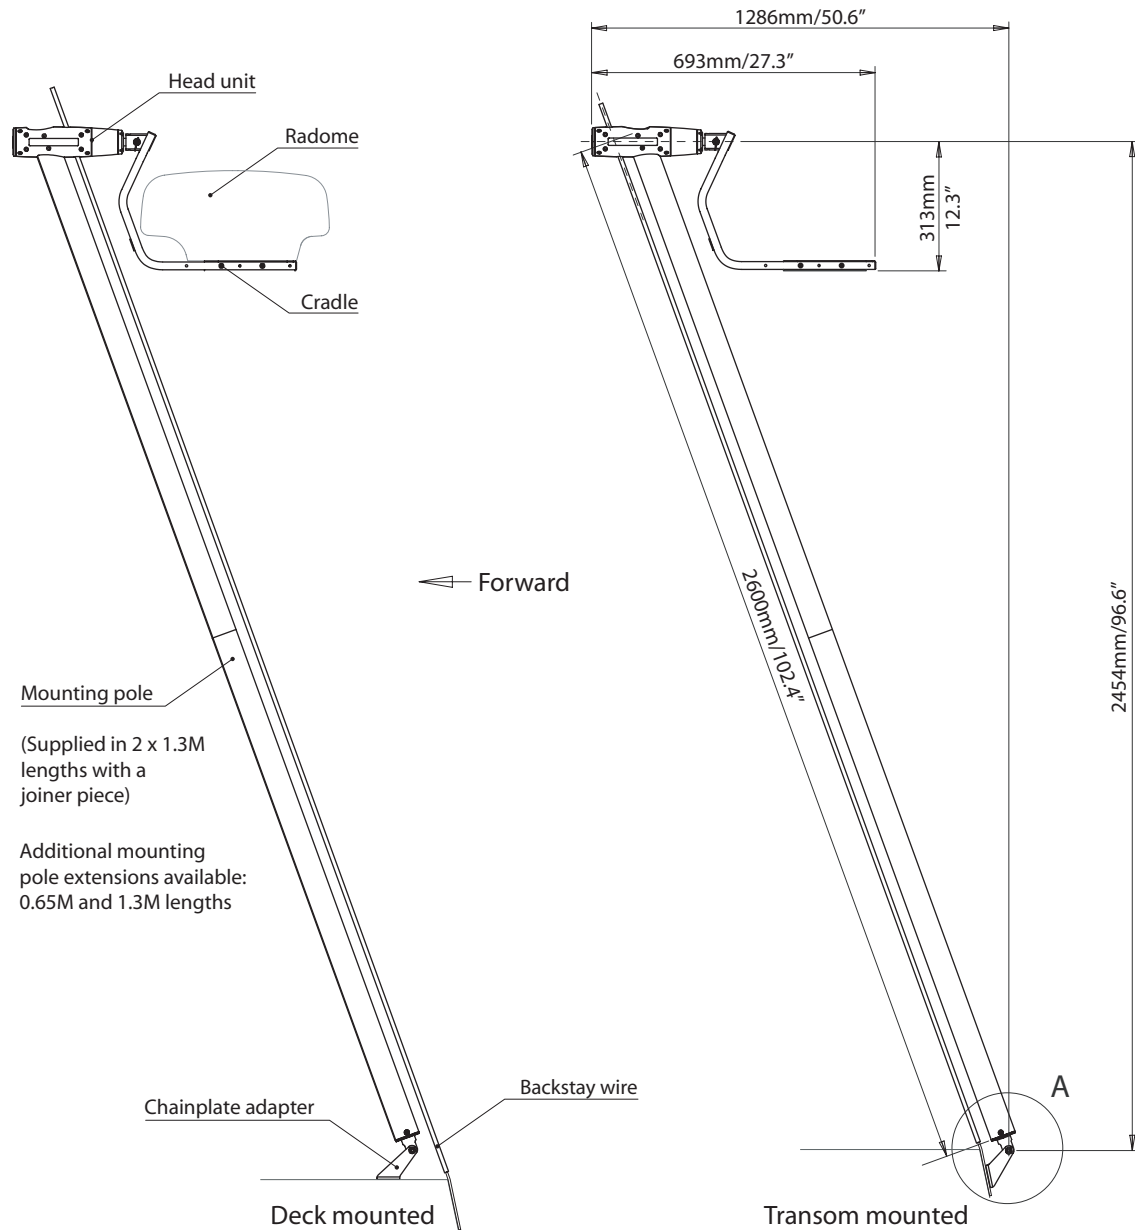

Self Levelling Radar Mount - Backstay - LMB A1/2

For help & information
 email: technical@scanstrut.com
 tel: +44 (0) 1803 863800

Mounting pole
 (Supplied in 2 x 1.3M lengths with a joiner piece)
 Additional mounting pole extensions available:
 0.65M and 1.3M lengths

SCANSTRUT
 INSTALLATION SOLUTIONS FOR MARINE ELECTRONICS™

Self Levelling Radar Mount - Backstay - LMB F1/2

For help & information
 email: technical@scanstrut.com
 tel: +44 (0) 1803 863800

Mounting pole extrusion - outer profile