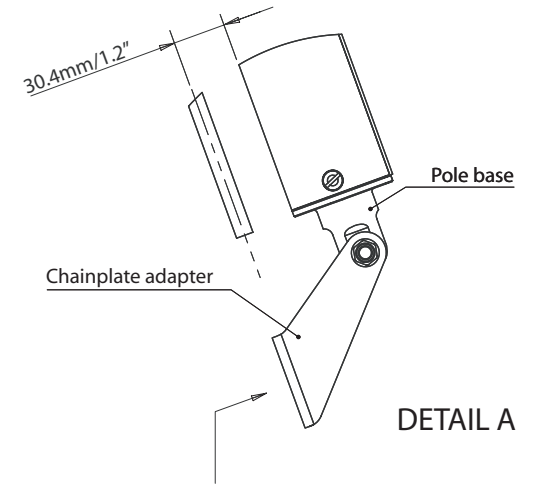

Self Levelling Radar Mount - Backstay - LMB A1/2

For help & information
 email: technical@scanstrut.com
 tel: +44 (0) 1803 863800

Mounting pole
 (Supplied in 2 x 1.3M lengths with a joiner piece)
 Additional mounting pole extensions available:
 0.65M and 1.3M lengths

SCANSTRUT
 INSTALLATION SOLUTIONS FOR MARINE ELECTRONICS™

Self Levelling Radar Mount - Backstay - LMB F1/2

For help & information
 email: technical@scanstrut.com
 tel: +44 (0) 1803 863800

Mounting pole extrusion - outer profile