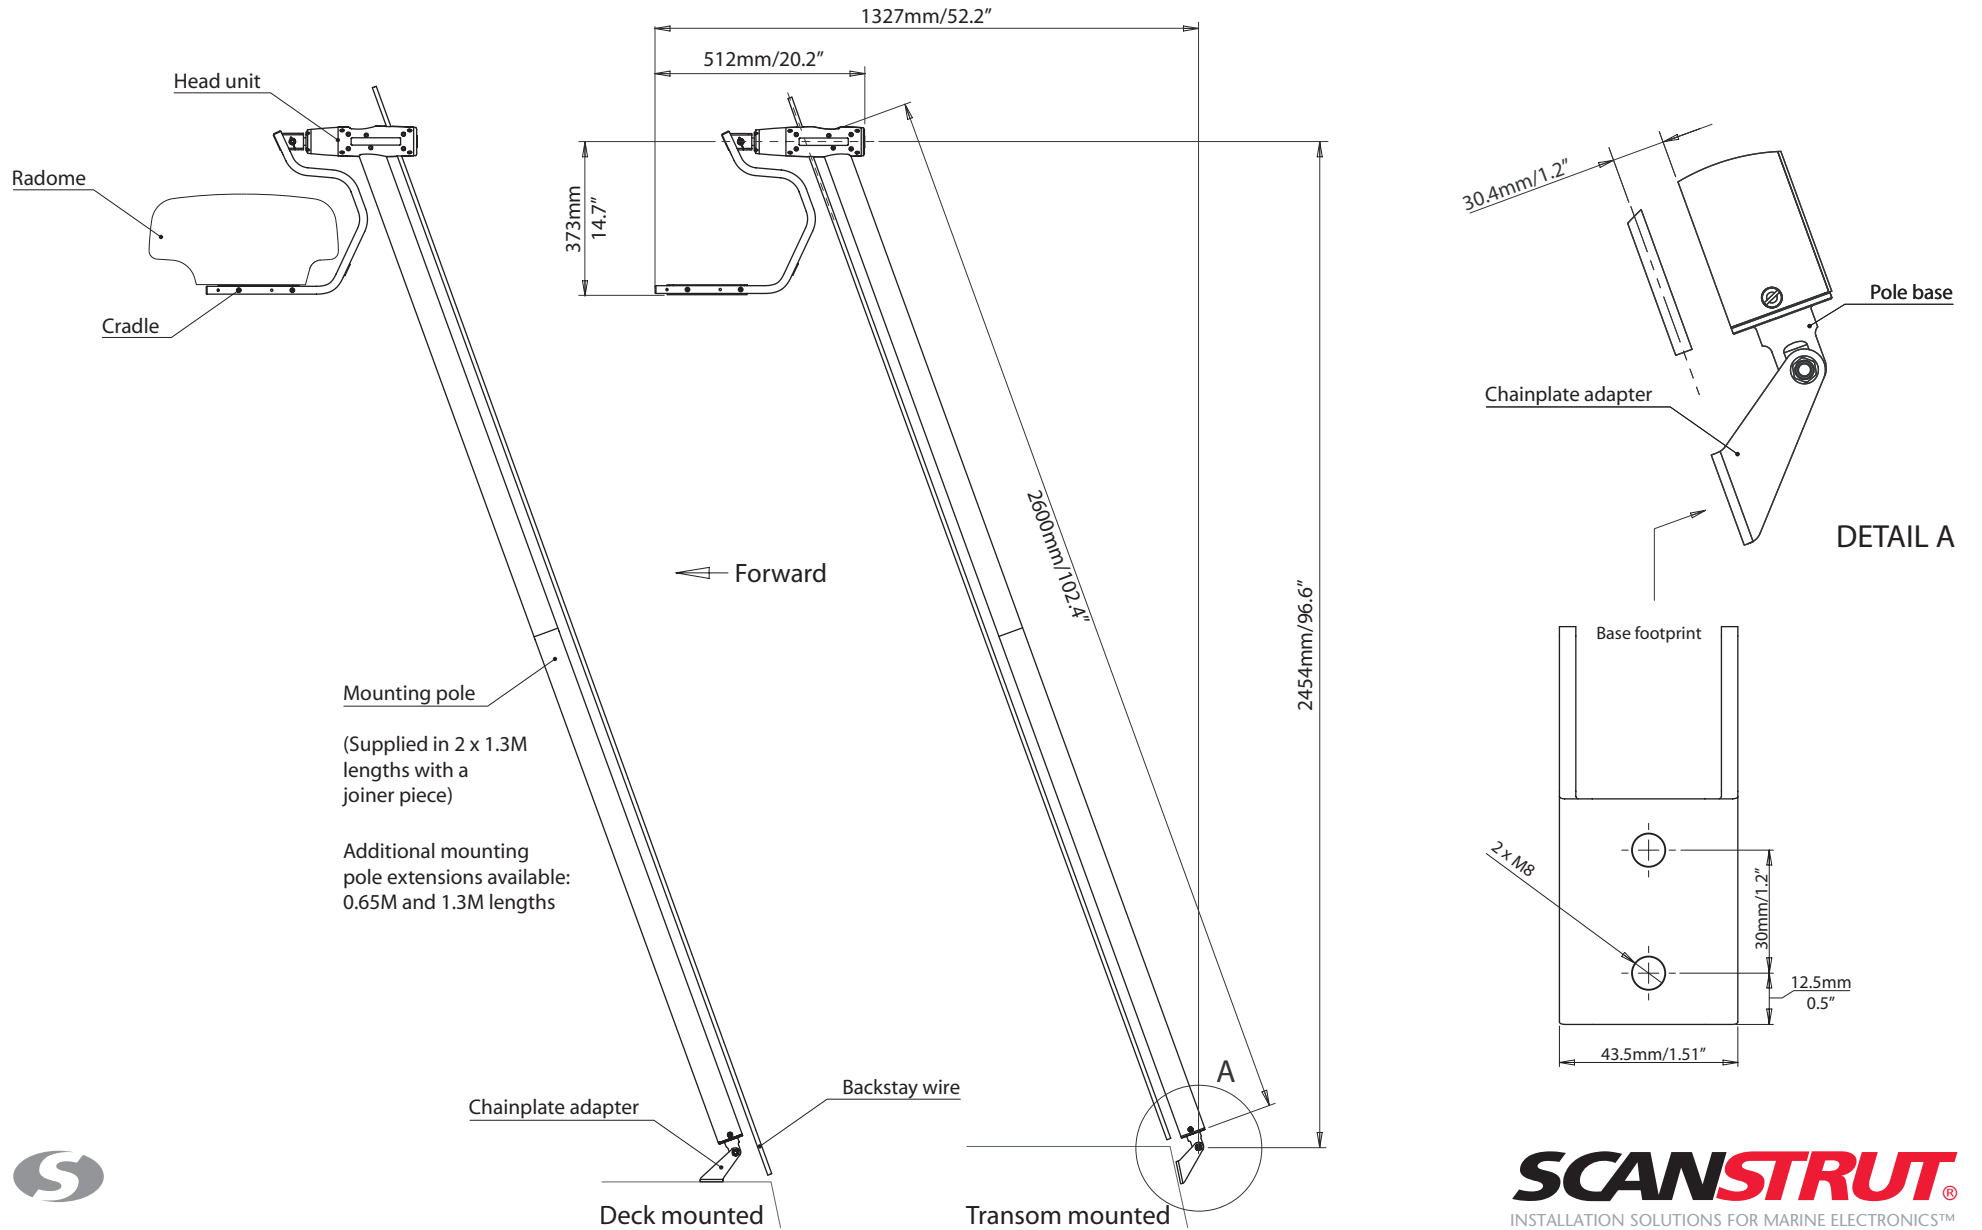

Self Levelling Radar Mount - Backstay - LMB A1/2

For help & information
 email: technical@scanstrut.com
 tel: +44 (0) 1803 863800

Mounting pole
 (Supplied in 2 x 1.3M lengths with a joiner piece)
 Additional mounting pole extensions available:
 0.65M and 1.3M lengths

SCANSTRUT
 INSTALLATION SOLUTIONS FOR MARINE ELECTRONICS™

Self Levelling Radar Mount - Backstay - LMB F1/2

For help & information
 email: technical@scanstrut.com
 tel: +44 (0) 1803 863800

Mounting pole extrusion - outer profile