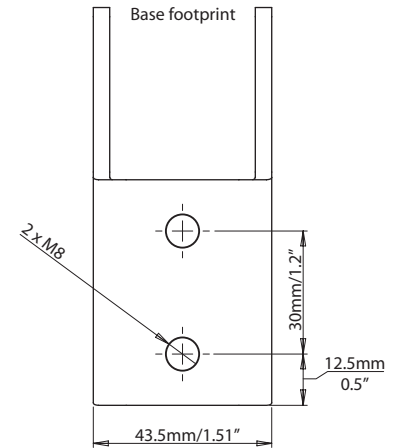

Self Levelling Radar Mount - Backstay - LMB A1/2

For help & information
 email: technical@scanstrut.com
 tel: +44 (0) 1803 863800

Mounting pole
 (Supplied in 2 x 1.3M lengths with a joiner piece)
 Additional mounting pole extensions available:
 0.65M and 1.3M lengths

SCANSTRUT
 INSTALLATION SOLUTIONS FOR MARINE ELECTRONICS™

Self Levelling Radar Mount - Backstay - LMB F1/2

For help & information
 email: technical@scanstrut.com
 tel: +44 (0) 1803 863800

Mounting pole extrusion - outer profile