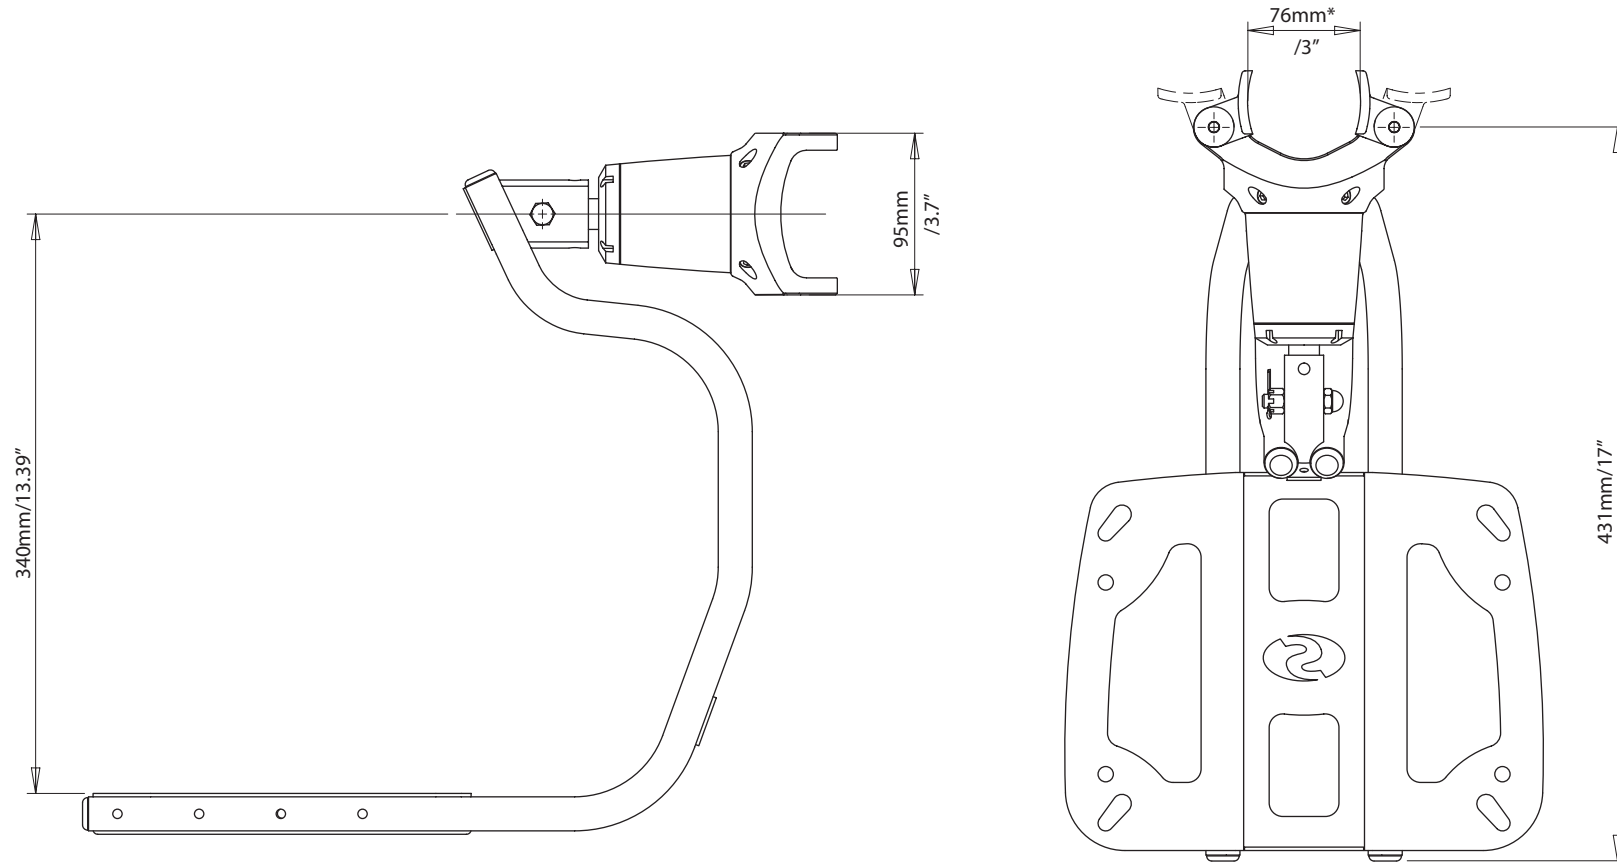

Self Levelling Radar Mount - Mast - LMM 1/2

For help & information
email: technical@scanstrut.com
tel: +44 (0) 1803 863800

* indicates minimum mast width, no maximum mast width exists.

** 50100 Adapter kit will be required for Z-Spars, Eurospars and Isomat masts

SCANSTRUT[®]
INSTALLATION SOLUTIONS FOR MARINE ELECTRONICS™