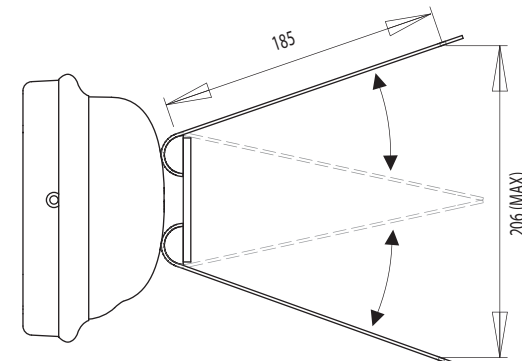

Mast Pod

For help & information
 email: technical@scanstrut.com
 tel: +44 (0) 1803 863800

	A mm / inches	B mm / inches	C mm / inches	D mm / inches	E mm / inches	F mm / inches
SPM-2i	121/4.8	295/11.6	182/7.2	350/13.8	72/2.8	180/7.1
SPM-4i		515/20.3	185/7.3	563/22.2		210/8.3
SPM-Maxi	201/7.9	483/19.0	254/10.0	526/20.7	75/2.95	210/8.3
SPM-Maxi-C	185/7.3	480/18.9	226/8.9	538/21.2	81/3.2	239/9.4