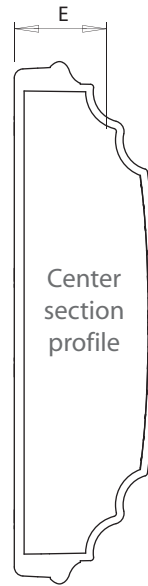

Mast Pod

For help & information
 email: technical@scanstrut.com
 tel: +44 (0) 1803 863800

	A mm / inches	B mm / inches	C mm / inches	D mm / inches	E mm / inches	F mm / inches
SPM-2i	121/4.8	295/11.6	182/7.2	350/13.8	72/2.8	180/7.1
SPM-4i		515/20.3	185/7.3	563/22.2		210/8.3
SPM-Maxi	201/7.9	483/19.0	254/10.0	526/20.7	75/2.95	210/8.3
SPM-Maxi-C	185/7.3	480/18.9	226/8.9	538/21.2	81/3.2	239/9.4

SCANSTRUT
 INSTALLATION SOLUTIONS FOR MARINE ELECTRONICS™