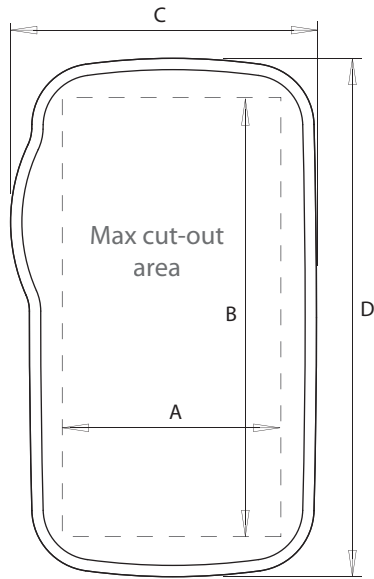

Mast Pod

For help & information
 email: technical@scanstrut.com
 tel: +44 (0) 1803 863800

	A mm / inches	B mm / inches	C mm / inches	D mm / inches	E mm / inches	F mm / inches
SPM-2i	121/4.8	295/11.6	182/7.2	350/13.8	72/2.8	180/7.1
SPM-4i		515/20.3	185/7.3	563/22.2		210/8.3
SPM-Maxi	201/7.9	483/19.0	254/10.0	526/20.7	75/2.95	210/8.3
SPM-Maxi-C	185/7.3	480/18.9	226/8.9	538/21.2	81/3.2	239/9.4

SCANSTRUT
 INSTALLATION SOLUTIONS FOR MARINE ELECTRONICS™