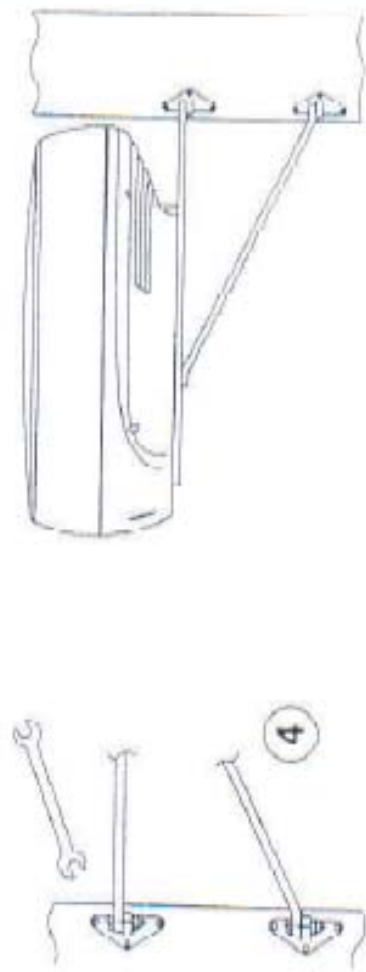

One Piece Mast Platforms Fitting Instruction

Kit Contents:

1 x Mast platform [depending on model platform may differ in appearance from model shown].
4 x Platform Feet

4 x M6 x 30 Bolt
4 x M6 Nyloc
8 x M6 Nylon Washer
8 x Nut Cover
12 x Rivet
1 x Safety Wire

RADAR MOUNTING PLATFORM FITTING INSTRUCTIONS

Raymarine
PATHFINDER D4 - 24" RADOME

ø3/16"
ø4.8mm

RADAR MOUNTING PLATFORM FITTING INSTRUCTIONS

Raymarine
PATHFINDER D4 - 24" RADOME

ø3/16"
ø4.8mm

RAYMARINE LTD.
ANCHORAGE PARK,
FORT SMOUTH,
HAMPSHIRE PO3 5TD
ENGLAND
TEL +44 (0)23 52693611
FAX +44 (0)23 52694642