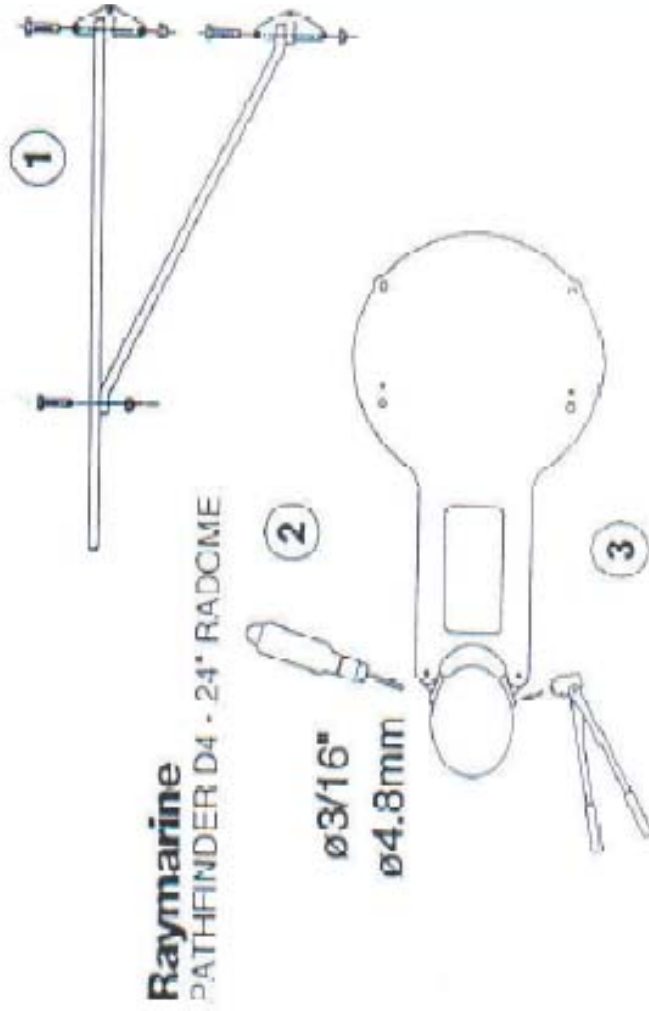

One Piece Mast Platforms Fitting Instruction

Kit Contents:

1 x Mast platform [depending on model platform may differ in appearance from model shown].
4 x Platform Feet

4 x M6 x 30 Bolt
4 x M6 Nyloc
8 x M6 Nylon Washer
8 x Nut Cover
12 x Rivet
1 x Safety Wire

RADAR MOUNTING PLATFORM FITTING INSTRUCTIONS

Raymarine
PATHFINDER D4 - 24" RADOME

ø3/16"
ø4.8mm

RADAR MOUNTING PLATFORM FITTING INSTRUCTIONS

Raymarine
PATHFINDER D4 - 24" RADOME

ø3/16"
ø4.8mm

RAYMARINE LTD.
ANCHORAGE PARK,
FORT SMOUTH,
HAMPSHIRE PO3 5TD
ENGLAND
TEL +44 (0)23 52693611
FAX +44 (0)23 52694642