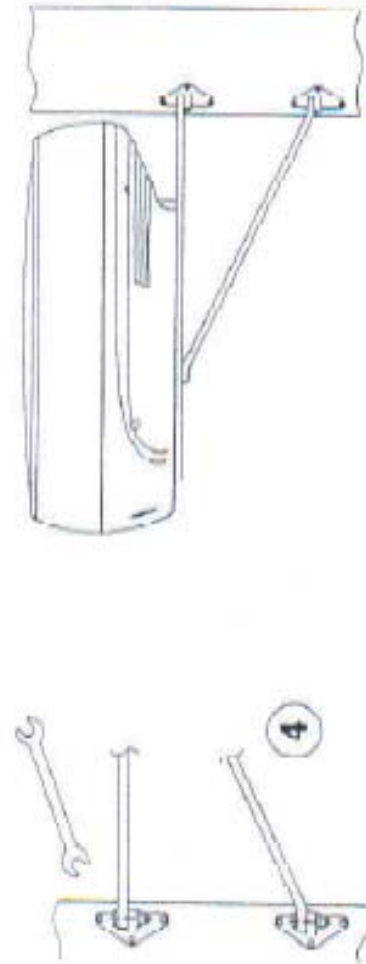

One Piece Mast Platforms Fitting Instruction

Kit Contents:

1 x Mast platform [depending on model platform may differ in appearance from model shown].
4 x Platform Feet

4 x M6 x 30 Bolt
4 x M6 Nyloc
8 x M6 Nylon Washer
8 x Nut Cover
12 x Rivet
1 x Safety Wire

RADAR MOUNTING PLATFORM FITTING INSTRUCTIONS

Raymarine
PATHFINDER D4 - 24" RADOME

ø3/16"
ø4.8mm

RADAR MOUNTING PLATFORM FITTING INSTRUCTIONS

Raymarine
PATHFINDER D4 - 24" RADOME

ø3/16"
ø4.8mm

RAYMARINE LTD.
ANCHORAGE PARK,
FORT SMOUTH,
HAMPSHIRE PO3 5TD
ENGLAND
TEL +44 (0)23 52693611
FAX +44 (0)23 52694642