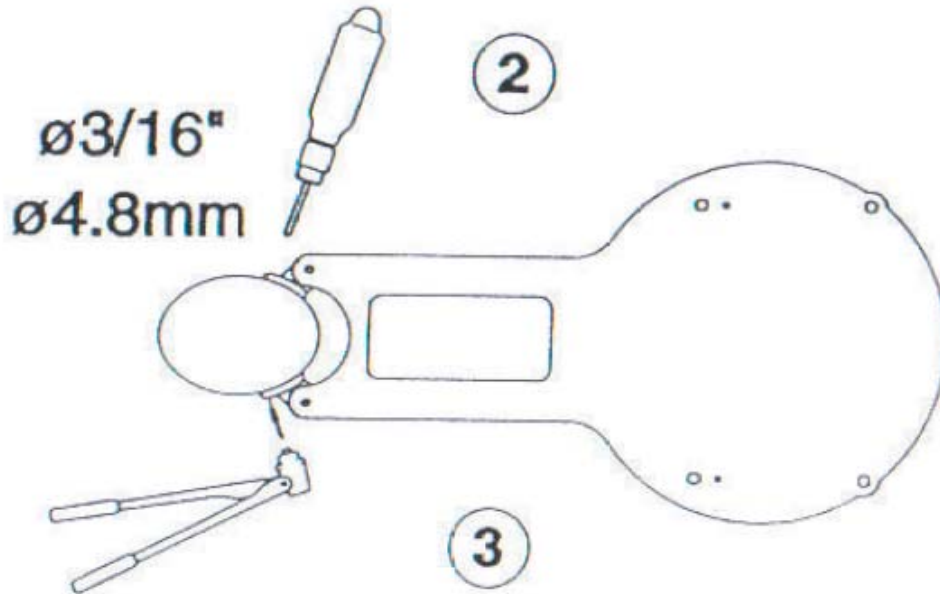

RADAR MOUNTING PLATFORM FITTING INSTRUCTIONS

Raymarine

PATHFINDER D4 - 24" RADOME

RAYMARINE LTD,
ANCHORAGE PARK,
PORTSMOUTH,
HAMPSHIRE PO3 5TD
ENGLAND
TEL +44 (023) 92693611
FAX +44 (023) 92694642

RAYMARINE Inc.
22, COTTON ROAD,
UNIT H,
NASHUA, NEW HAMPSHIRE,
03063-4219 U.S.A.
TEL 603.881.5200
FAX 603.864.4756