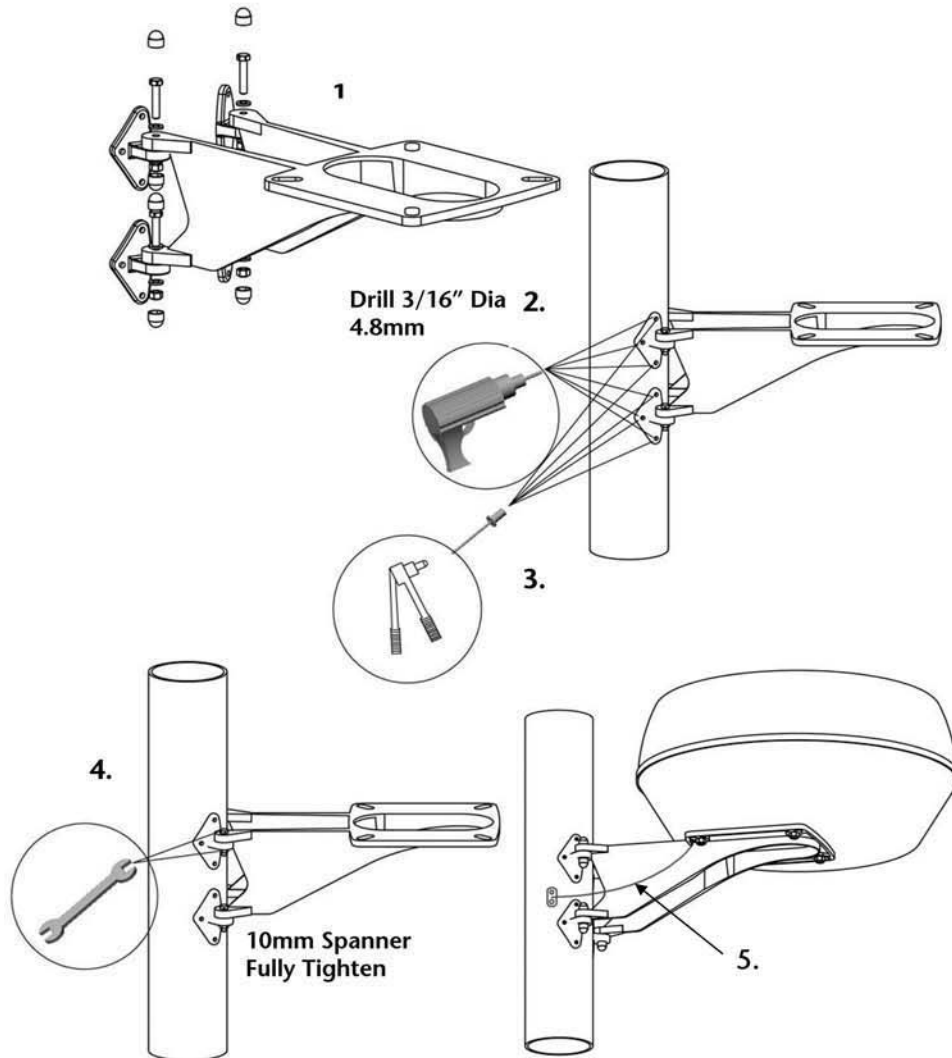

One Piece Mast Platforms Fitting Instruction

Kit Contents:

1 x Mast platform [depending on model platform may differ in appearance from model shown].
4 x Platform Feet

4 x M6 x 30 Bolt
4 x M6 Nyloc
8 x M6 Nylon Washer
8 x Nut Cover
12 x Rivet
1 x Safety Wire

RADAR MOUNTING PLATFORM FITTING INSTRUCTIONS

Raymarine
PATHFINDER D4 - 24" RADOME

ø3/16"
ø4.8mm

RADAR MOUNTING PLATFORM FITTING INSTRUCTIONS

Raymarine
PATHFINDER D4 - 24" RADOME

ø3/16"
ø4.8mm

RAYMARINE LTD.
ANCHORAGE PARK,
FORT SMOUTH,
HAMPSHIRE PO3 5TD
ENGLAND
TEL +44 (0)23 52693611
FAX +44 (0)23 52694642