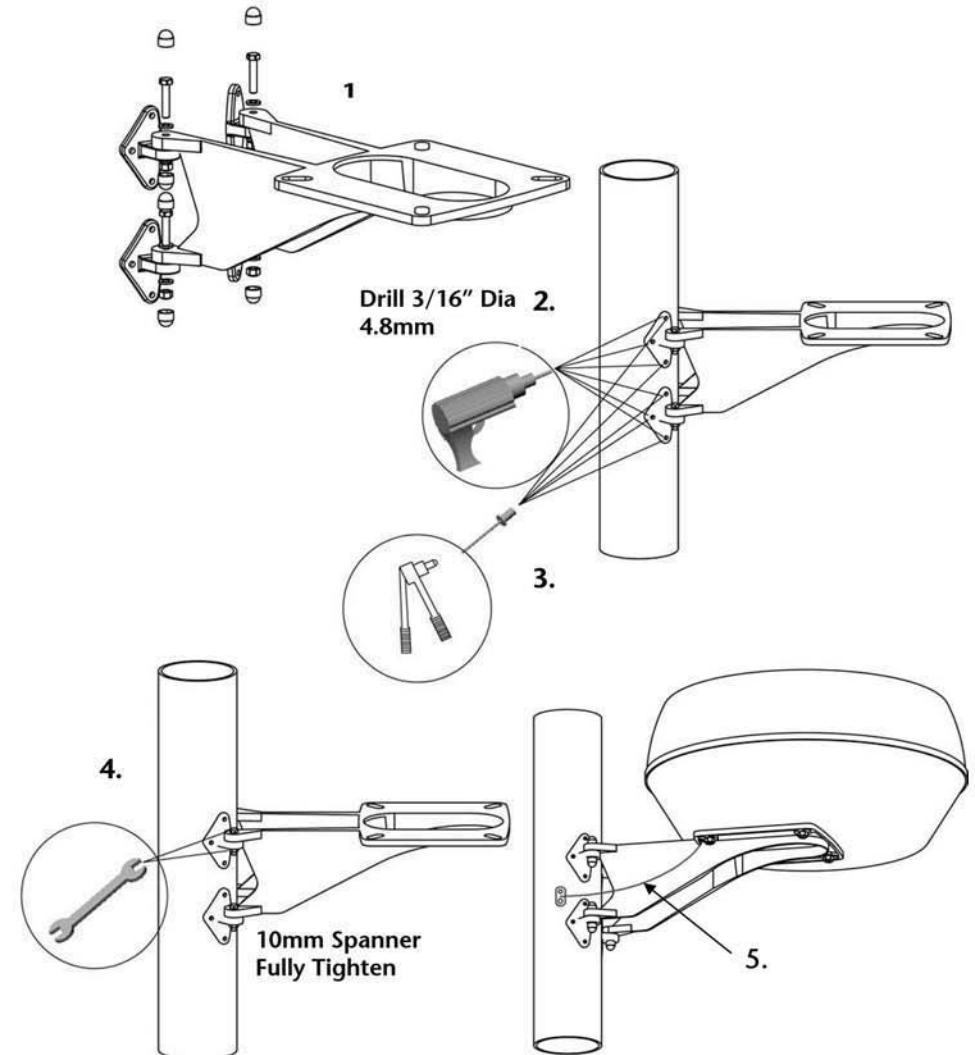

One Piece Mast Platforms Fitting Instruction

Kit Contents:

1 x Mast platform [depending on model platform may differ in appearance from model shown].
4 x Platform Feet

4 x M6 x 30 Bolt
4 x M6 Nyloc
8 x M6 Nylon Washer
8 x Nut Cover
12 x Rivet
1 x Safety Wire

RADAR MOUNTING PLATFORM FITTING INSTRUCTIONS

Raymarine
PATHFINDER D4 - 24" RADOME

ø3/16"
ø4.8mm

RADAR MOUNTING PLATFORM FITTING INSTRUCTIONS

Raymarine
PATHFINDER D4 - 24" RADOME

ø3/16"
ø4.8mm

RAYMARINE LTD.
ANCHORAGE PARK,
FORT SMOUTH,
HAMPSHIRE PO3 5TD
ENGLAND
TEL +44 (0)23 52693611
FAX +44 (0)23 52694642