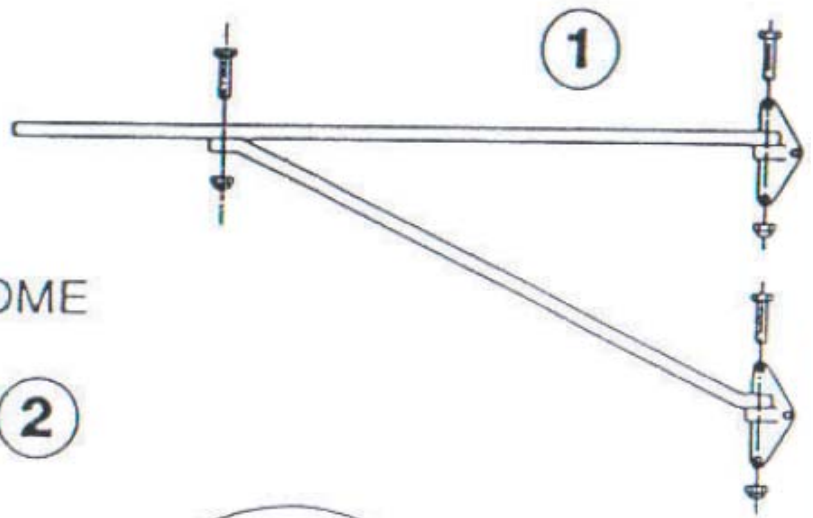

RADAR MOUNTING PLATFORM FITTING INSTRUCTIONS

Raymarine

PATHFINDER D4 - 24" RADOME

RAYMARINE LTD,
ANCHORAGE PARK,
PORTSMOUTH,
HAMPSHIRE PO3 5TD
ENGLAND
TEL +44 (023) 92693611
FAX +44 (023) 92694642

RAYMARINE Inc.
22, COTTON ROAD,
UNIT H,
NASHUA, NEW HAMPSHIRE,
03063-4219 U.S.A.
TEL 603.881.5200
FAX 603.864.4756