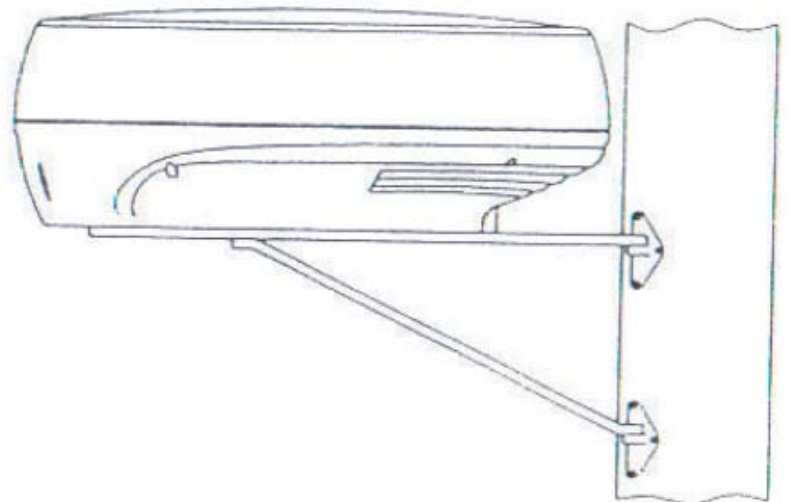

RADAR MOUNTING PLATFORM FITTING INSTRUCTIONS

Raymarine

PATHFINDER D4 - 24" RADOME

RAYMARINE LTD,
ANCHORAGE PARK,
PORTSMOUTH,
HAMPSHIRE PO3 5TD
ENGLAND
TEL +44 (023) 92693611
FAX +44 (023) 92694642

RAYMARINE Inc.
22, COTTON ROAD,
UNIT H,
NASHUA, NEW HAMPSHIRE,
03063-4219 U.S.A.
TEL 603.881.5200
FAX 603.864.4756