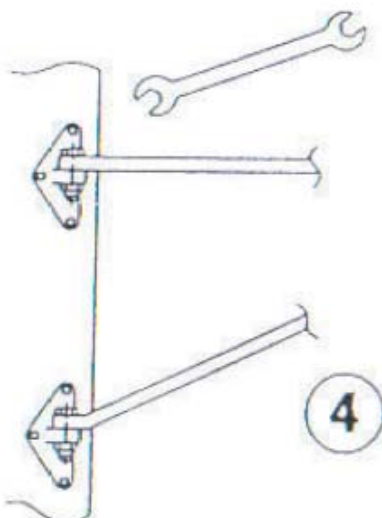

RADAR MOUNTING PLATFORM FITTING INSTRUCTIONS

Raymarine

PATHFINDER D4 - 24" RADOME

RAYMARINE LTD,
ANCHORAGE PARK,
PORTSMOUTH,
HAMPSHIRE PO3 5TD
ENGLAND
TEL +44 (023) 92693611
FAX +44 (023) 92694642

RAYMARINE Inc.
22, COTTON ROAD,
UNIT H,
NASHUA, NEW HAMPSHIRE,
03063-4219 U.S.A.
TEL 603.881.5200
FAX 603.864.4756