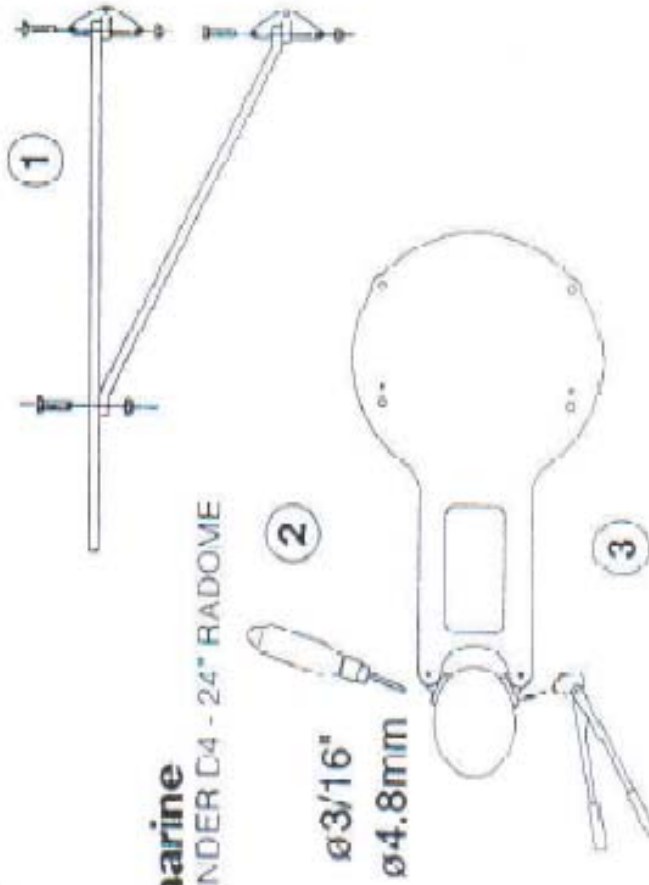

One Piece Mast Platforms Fitting Instruction

Kit Contents:

1 x Mast platform [depending on model platform may differ in appearance from model shown].
4 x Platform Feet

4 x M6 x 30 Bolt
4 x M6 Nyloc
8 x M6 Nylon Washer
8 x Nut Cover
12 x Rivet
1 x Safety Wire

RADAR MOUNTING PLATFORM FITTING INSTRUCTIONS

Raymarine
PATHFINDER D4 - 24" RADOME

ø3/16"
ø4.8mm

RADAR MOUNTING PLATFORM FITTING INSTRUCTIONS

Raymarine
PATHFINDER D4 - 24" RADOME

ø3/16"
ø4.8mm

RAYMARINE LTD.
ANCHORAGE PARK,
FORT SMOUTH,
HAMPSHIRE PO3 5TD
ENGLAND
TEL +44 (0)23 52693611
FAX +44 (0)23 52694642