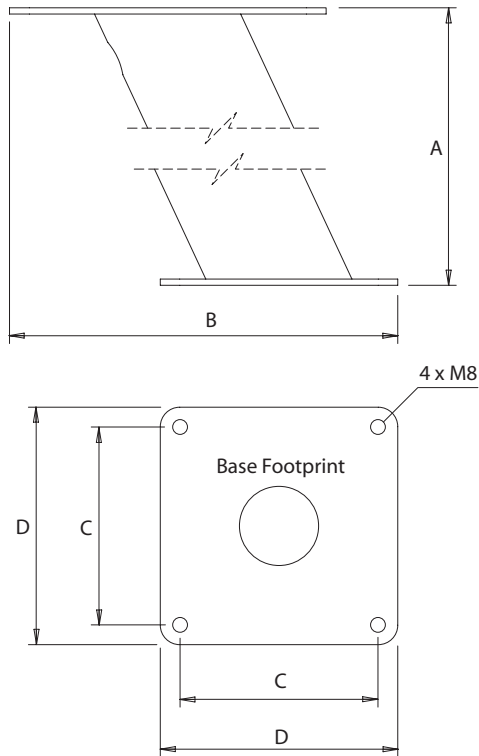

Stainless PowerTower®

For help & information
 email: technical@scanstrut.com
 tel: +44 (0) 1803 863800

	A mm / inches	B mm / inches	C mm / inches	D mm / inches
SPT1001	152/6	263/10.3	127/5	152/6
SPT1002	152/6	245/9.6	127/5	152/6
SPT1004	152/6	270/10.6	152/6	203/8
SPT1005	152/6	270/10.6	152/6	203/8

All SPT's are 25° aft leaning

SCANSTRUT®
 INSTALLATION SOLUTIONS FOR MARINE ELECTRONICS™