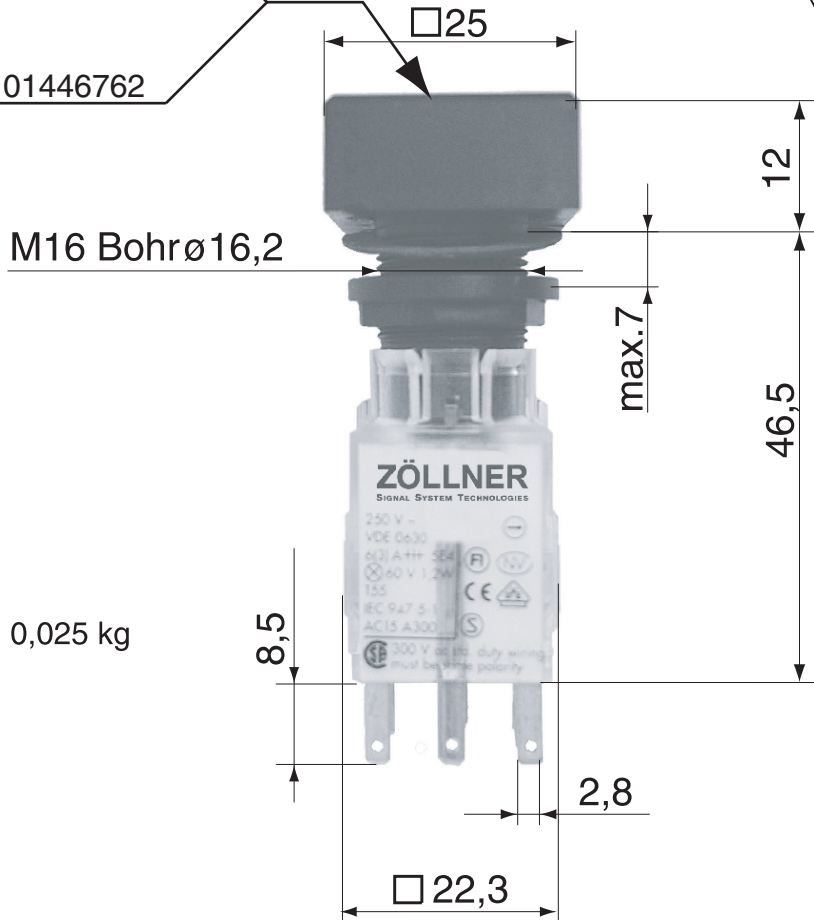

01446761

01446762

To dismantle the key
turn upper and lower
parts against each
other and tear it apart.

Gewicht:
Weight: 0,025 kg

1x Öffner
1x normally open contact

1x Schließer
1x normally closed contact

lamp: 24V
max.: 250V AC / 5A
24V DC / 2A