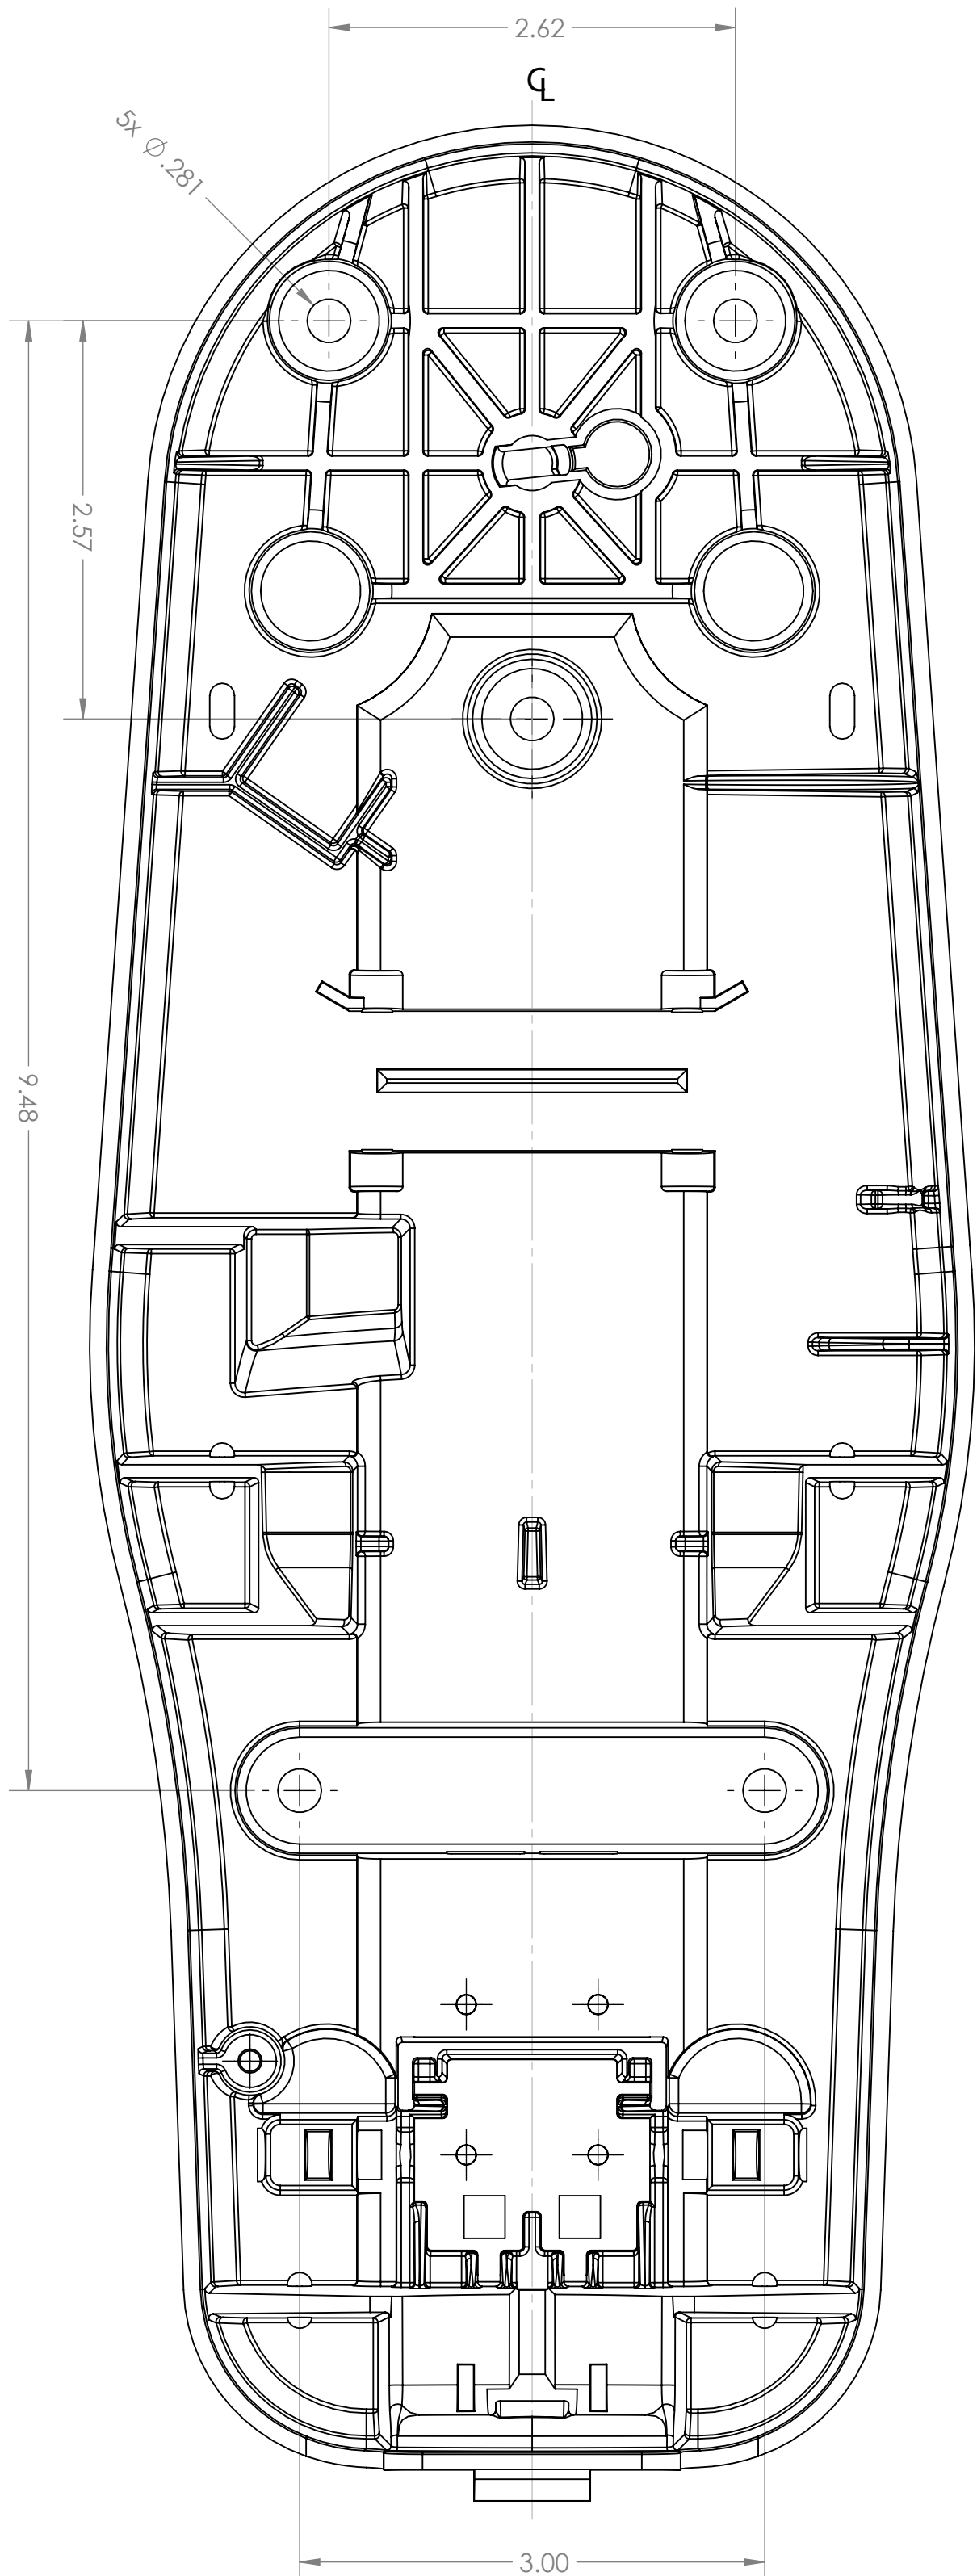

## Sea Shelter™<sub>4</sub>

Mounting Template  
Y1-06-0299 A

**CAUTION:** Category I brackets must be mounted free from obstruction to allow the beacon to automatically float free from the vessel in case of sinking. The Sea Shelter™<sub>4</sub> can be mounted on a vertical surface with the beacon antenna pointed skyward or a horizontal surface with the beacon face up. Avoid mounting locations that subject the bracket to breaking waves. Avoid structures like dodgers or cabin tops that could trap the beacon upon deployment.