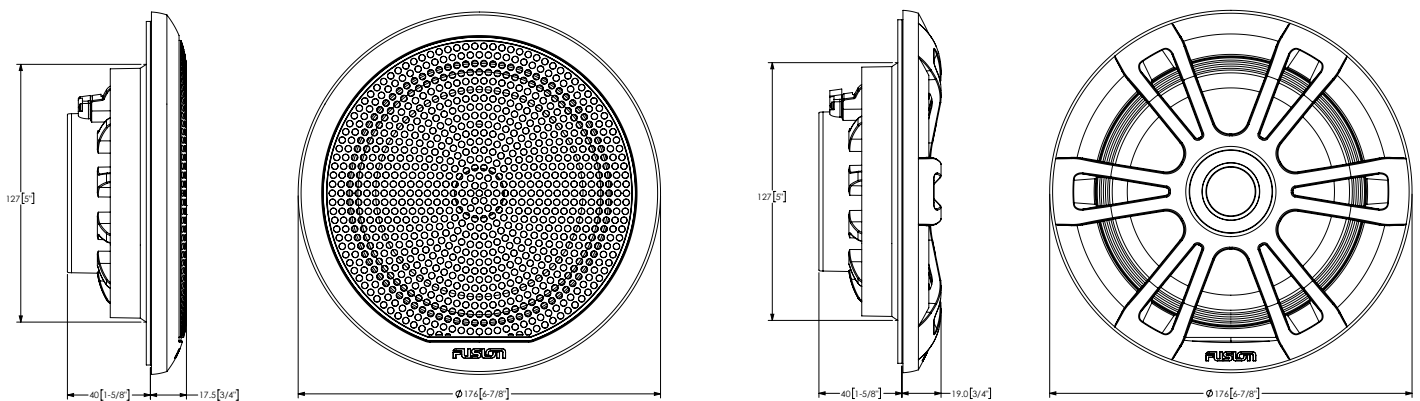

SPORTS

DIMENSIONS

CLASSIC