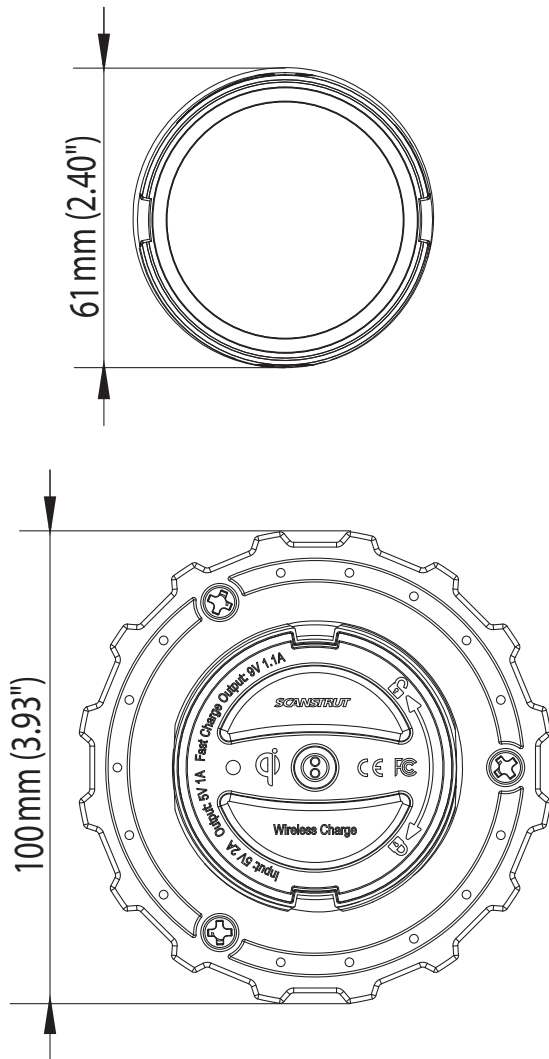

### Electrical info:

- Input Voltage Range 12-24V
- Typical Output 5W (5V 1A)
- Fast Charge Output 10W (9V 1.1A)
- Standby Current Draw < 0.1W
- Qi, CE, FCC, ROHS Certified.

\* Early release, subject to change.

**SCANSTRUT**