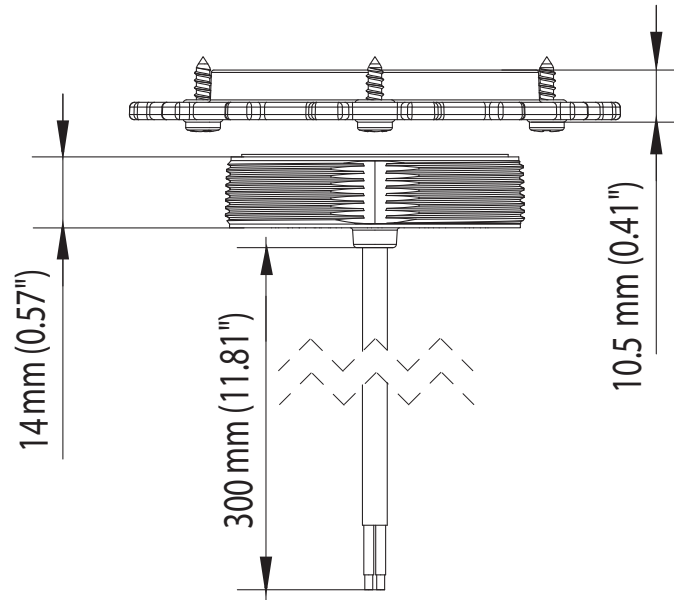

### Electrical info:

- Input Voltage Range 12-24V
- Typical Output 5W (5V 1A)
- Fast Charge Output 10W (9V 1.1A)
- Standby Current Draw < 0.1W
- Qi, CE, FCC, ROHS Certified.

\* Early release, subject to change.

**SCANSTRUT**