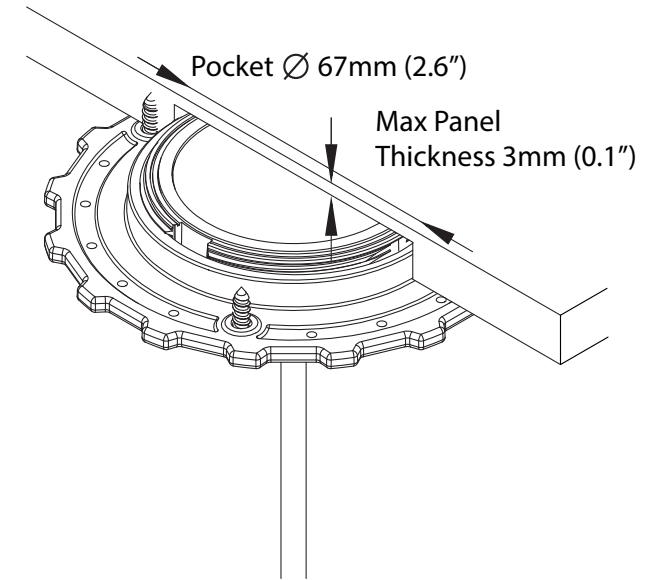

### Electrical info:

- Input Voltage Range 12-24V
- Typical Output 5W (5V 1A)
- Fast Charge Output 10W (9V 1.1A)
- Standby Current Draw < 0.1W
- Qi, CE, FCC, ROHS Certified.

\* Early release, subject to change.