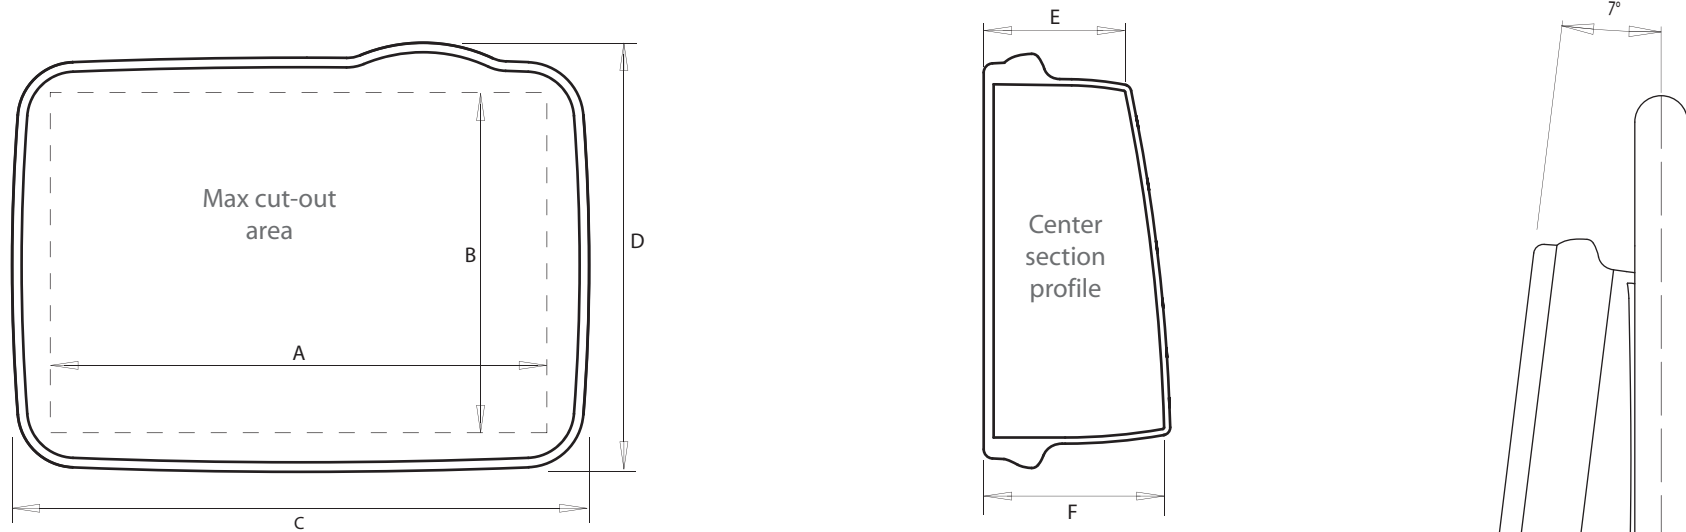

Helm Pod

For help & information
 email: technical@scanstrut.com
 tel: +44 (0) 1803 863800

	A mm / inches	B mm / inches	C mm / inches	D mm / inches	E mm / inches	F mm / inches	G mm / inches	H mm / inches
SPH-8S	322/12.7	218/8.6	372/14.6	276/10.9	86/3.4	113/4.4	91/3.6	102/4.0
SPH-8D					147/5.8	166/6.5	137/5.4	154/6.1
SPH-12S	381/15.0	260/10.2	436/17.2	321/12.6	117/4.6	145/5.7	124/4.9	133/5.2
SPH-12D					159/6.3	182/7.2	155/6.1	168/6.6
SPH-15	418/16.5	318/12.5	484/19.1	390/15.4	146/5.7	176/6.9	155/6.1	159/6.3
SPH-2I	295/11.6	121/4.8	350/13.8	182/7.2	72/2.8		65/2.6	84/3.3
SPH-4I	515/20.3		563/22.2	185/7.3	72/2.8		102/4.0	102/4.0
SPH-SYSTEM	525/20.7	265/10.4	586/23.1	340/13.4	165/6.5	195/7.7	194/7.6	199/7.8

G (12") / H (9.5")

Pedestal Guard shown has 12" centres.