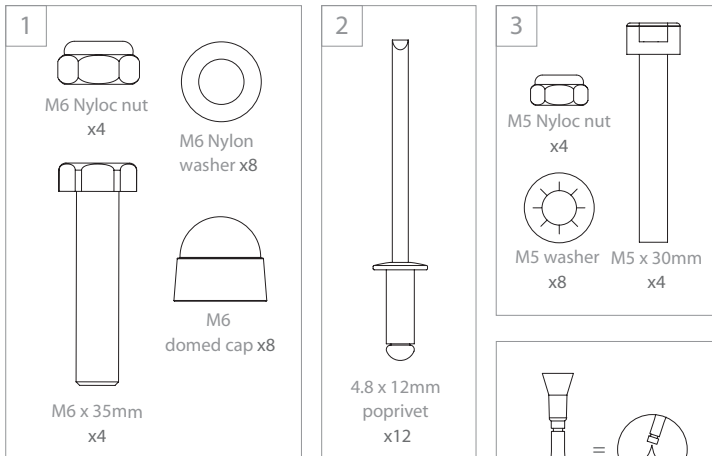

# Self-Levelling Radar Mount Installation Instructions

LMM-1 / LMM-2

3

4

5

GPS