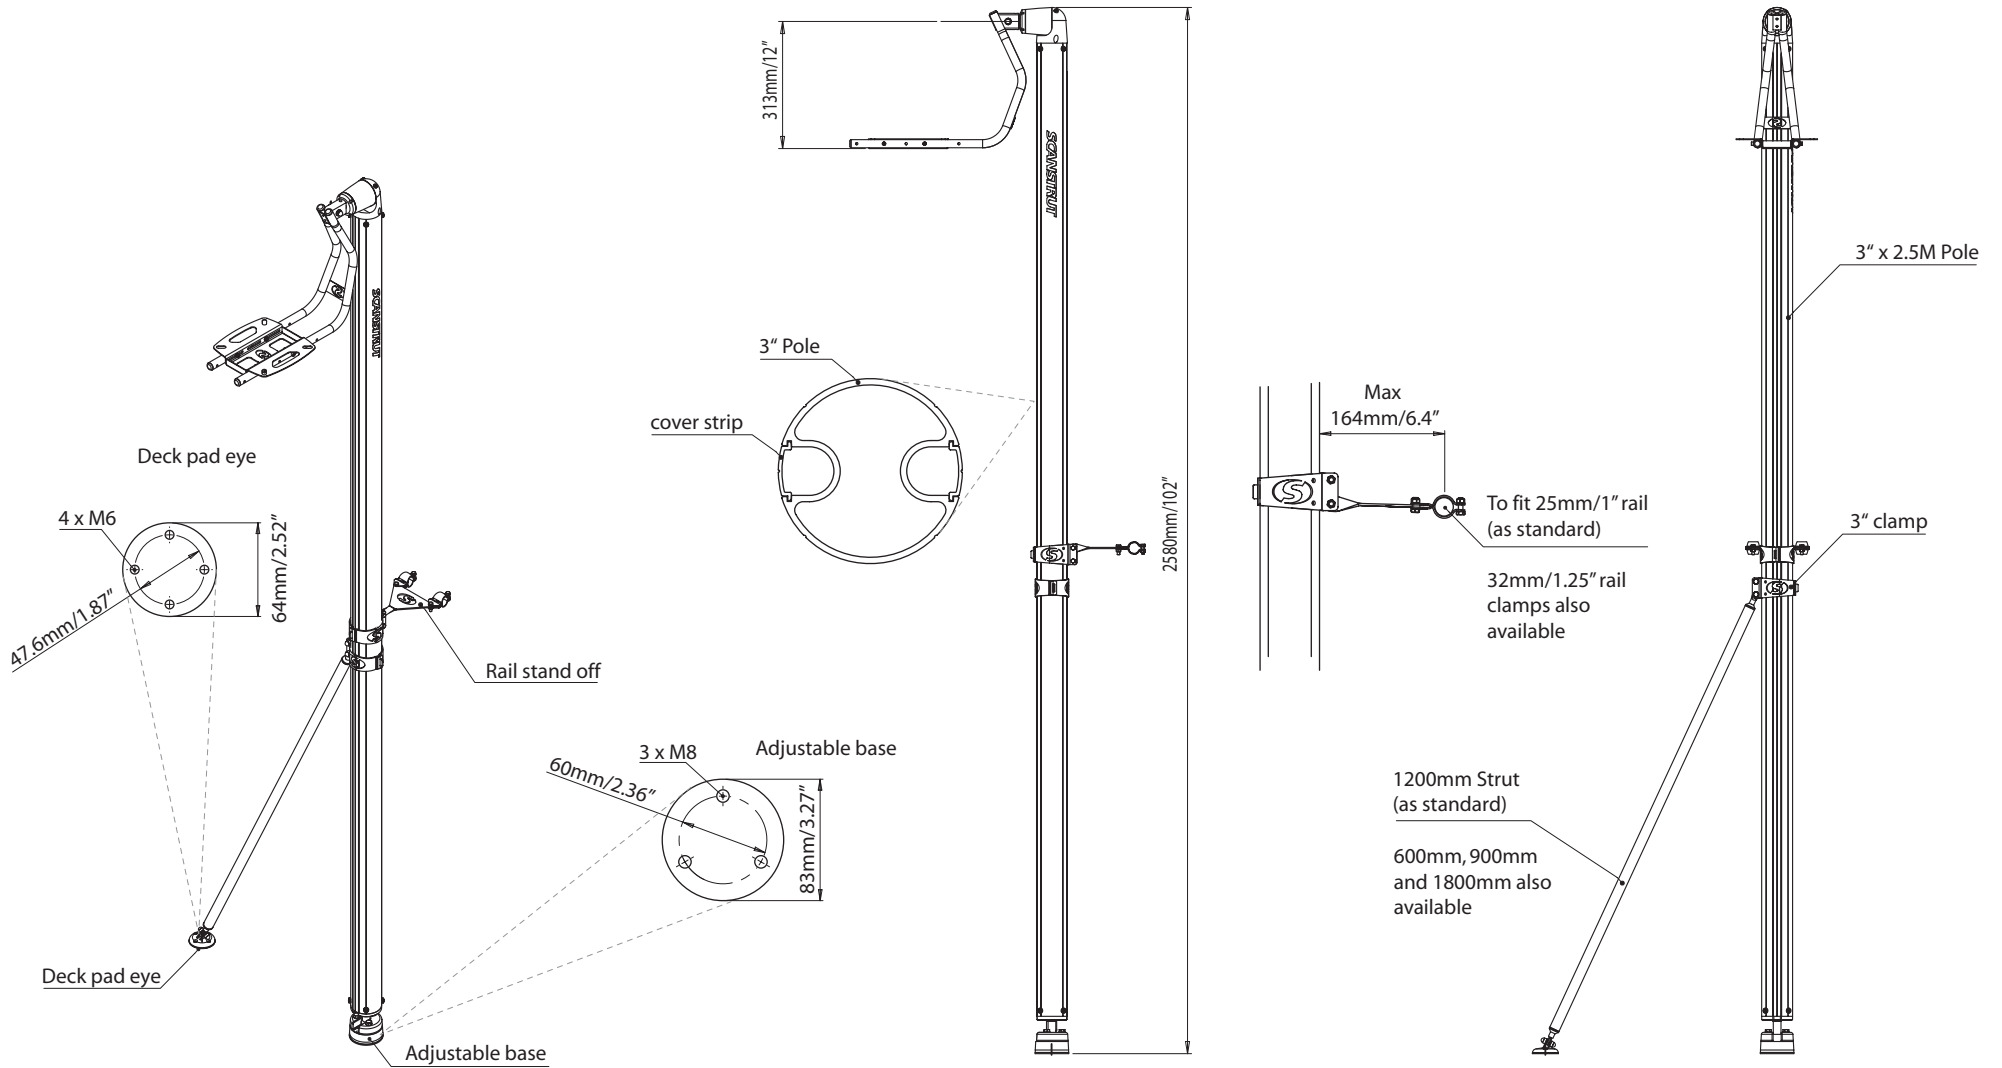

# Self Levelling Radar Mount - Pole - LMP 1/2

For help & information  
 email: [technical@scanstrut.com](mailto:technical@scanstrut.com)  
 tel: +44 (0) 1803 863800

**SCANSTRUT**  
 INSTALLATION SOLUTIONS FOR MARINE ELECTRONICS™